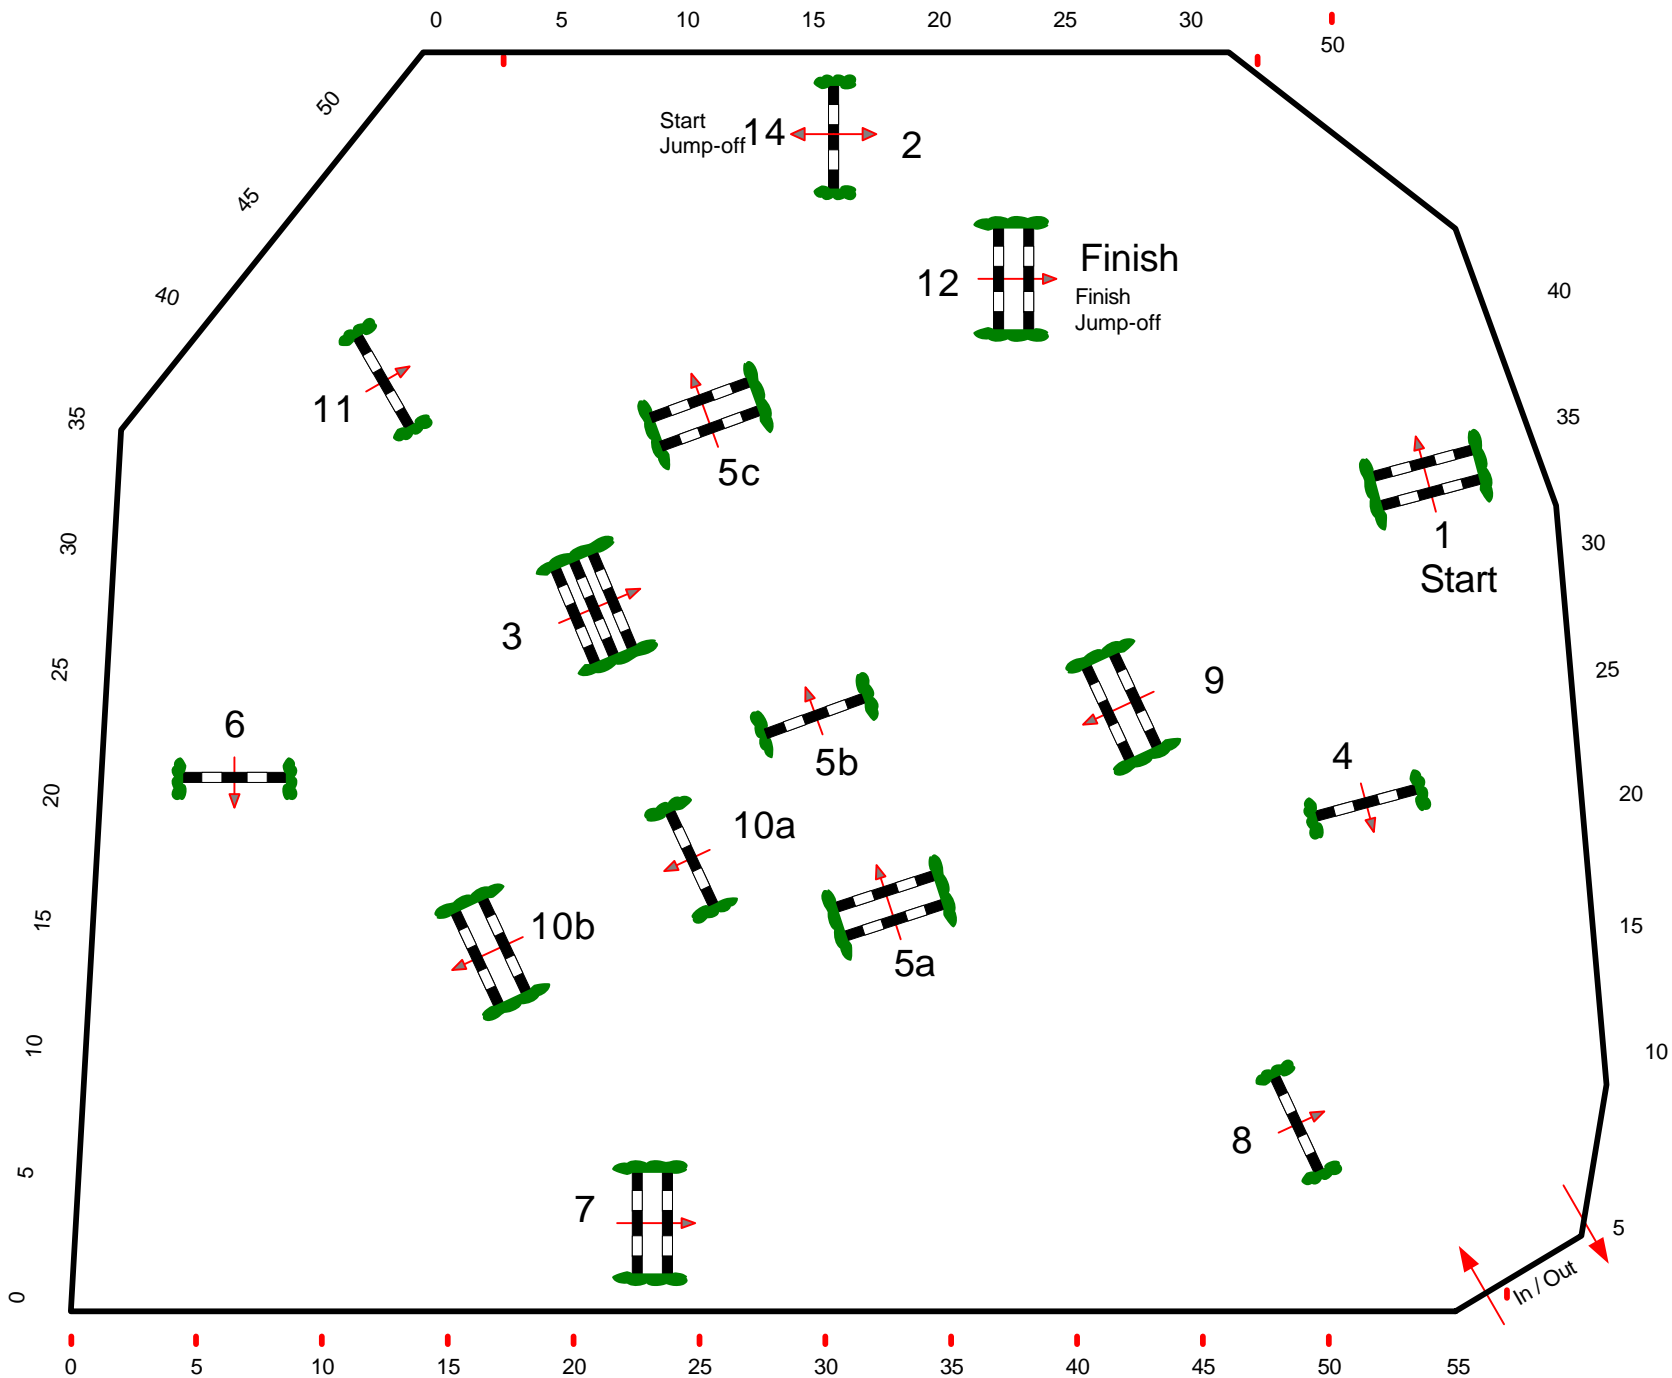

CSI *** Maria Wörth - Reifnitz

17

Class No.: 17

Ladies Club

Competition with one jump-off

Samstag, 26. Juni 2010

Table: A

FEI RG / Art. 238.2.2

Height: 1,45 m

Speed: 350 m/min

Length: 450 m

Time allowed: 78 sec

Time limit: 156 sec

Obstacles: 12

Efforts: 15

Penalty sec

Closed combination:

1st Jump-off:

14-4-5a-5b-6-7-10a-12

Length: 290 m

Time allowed: 50 sec

Time limit: 100 sec