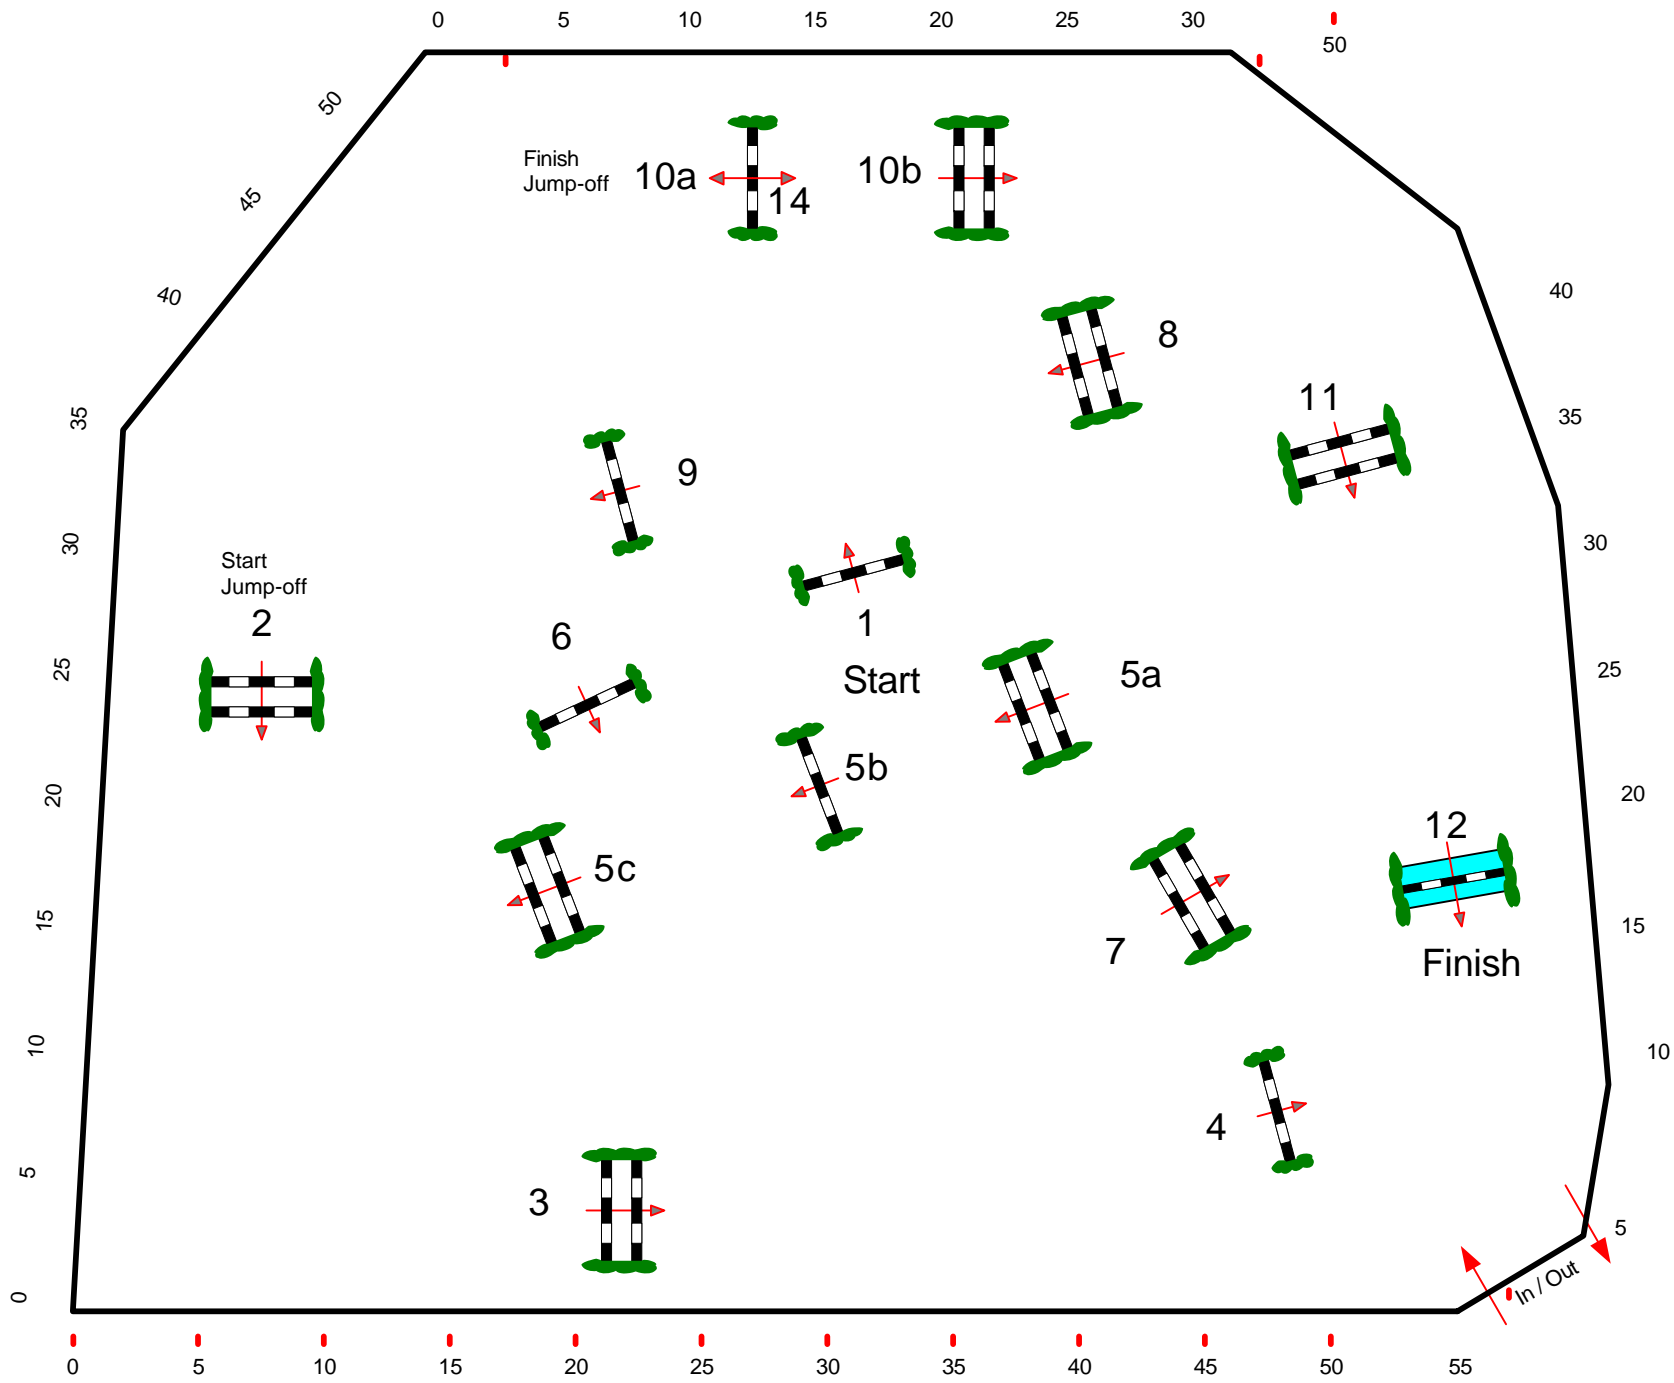

# CSI \*\*\* Maria Wörth - Reifnitz

22

**Class No.:** 22  
**Youngster Tour**  
**Competition with one jump-off**  
**Sonntag, 27. Juni 2010**

Table: A  
 FEI RG / Art. 238.2.2  
 Height: 1,45 m  
 Speed: 350 m/min  
 Length: 420 m  
 Time allowed: 72 sec  
 Time limit: 144 sec

Obstacles: 12  
 Efforts: 15  
 Penalty sec  
 Closed combination:

1st Jump-off:  
2-4-5a-5b-6-7-14  
 Length: 260 m  
 Time allowed: 45 sec  
 Time limit: 90 sec