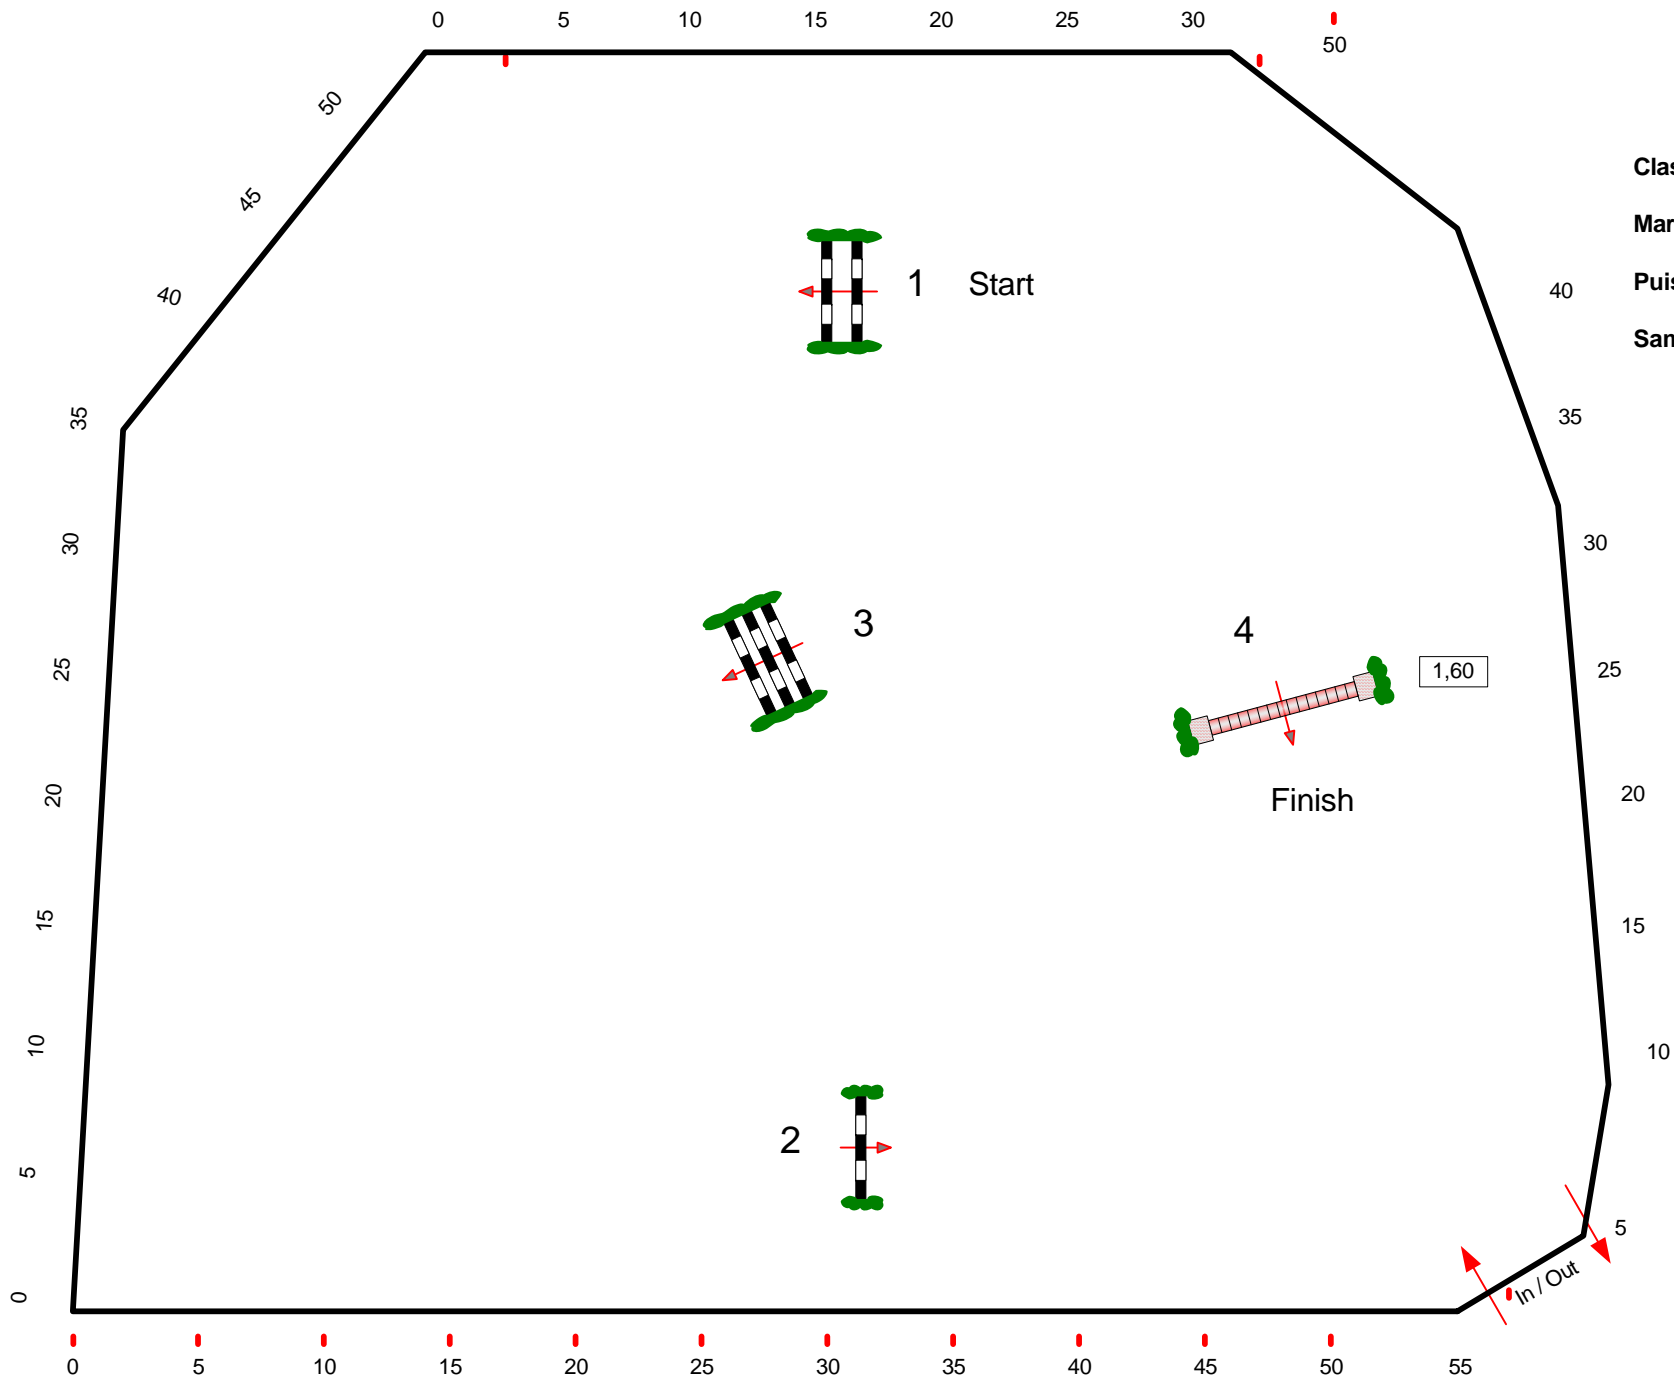

# CSI \*\*\* Maria Wörth - Reifnitz

18

Class No.: 18

Maria Wörth High Fly Tour

Puissance Competition

Samstag, 26. Juni 2010

Table: A

FEI RG / Art. 262.2

Height: 1,60 m

Speed: 350 m/min

Length: 0 m

Time allowed: 0 sec

Time limit: 0 sec

Obstacles: 4

Efforts: 4

Penalty sec

Closed combination:

1st-4th Jump-off:

3- 4

Length: 0 m

Time allowed: 0 sec

Time limit: 0 sec