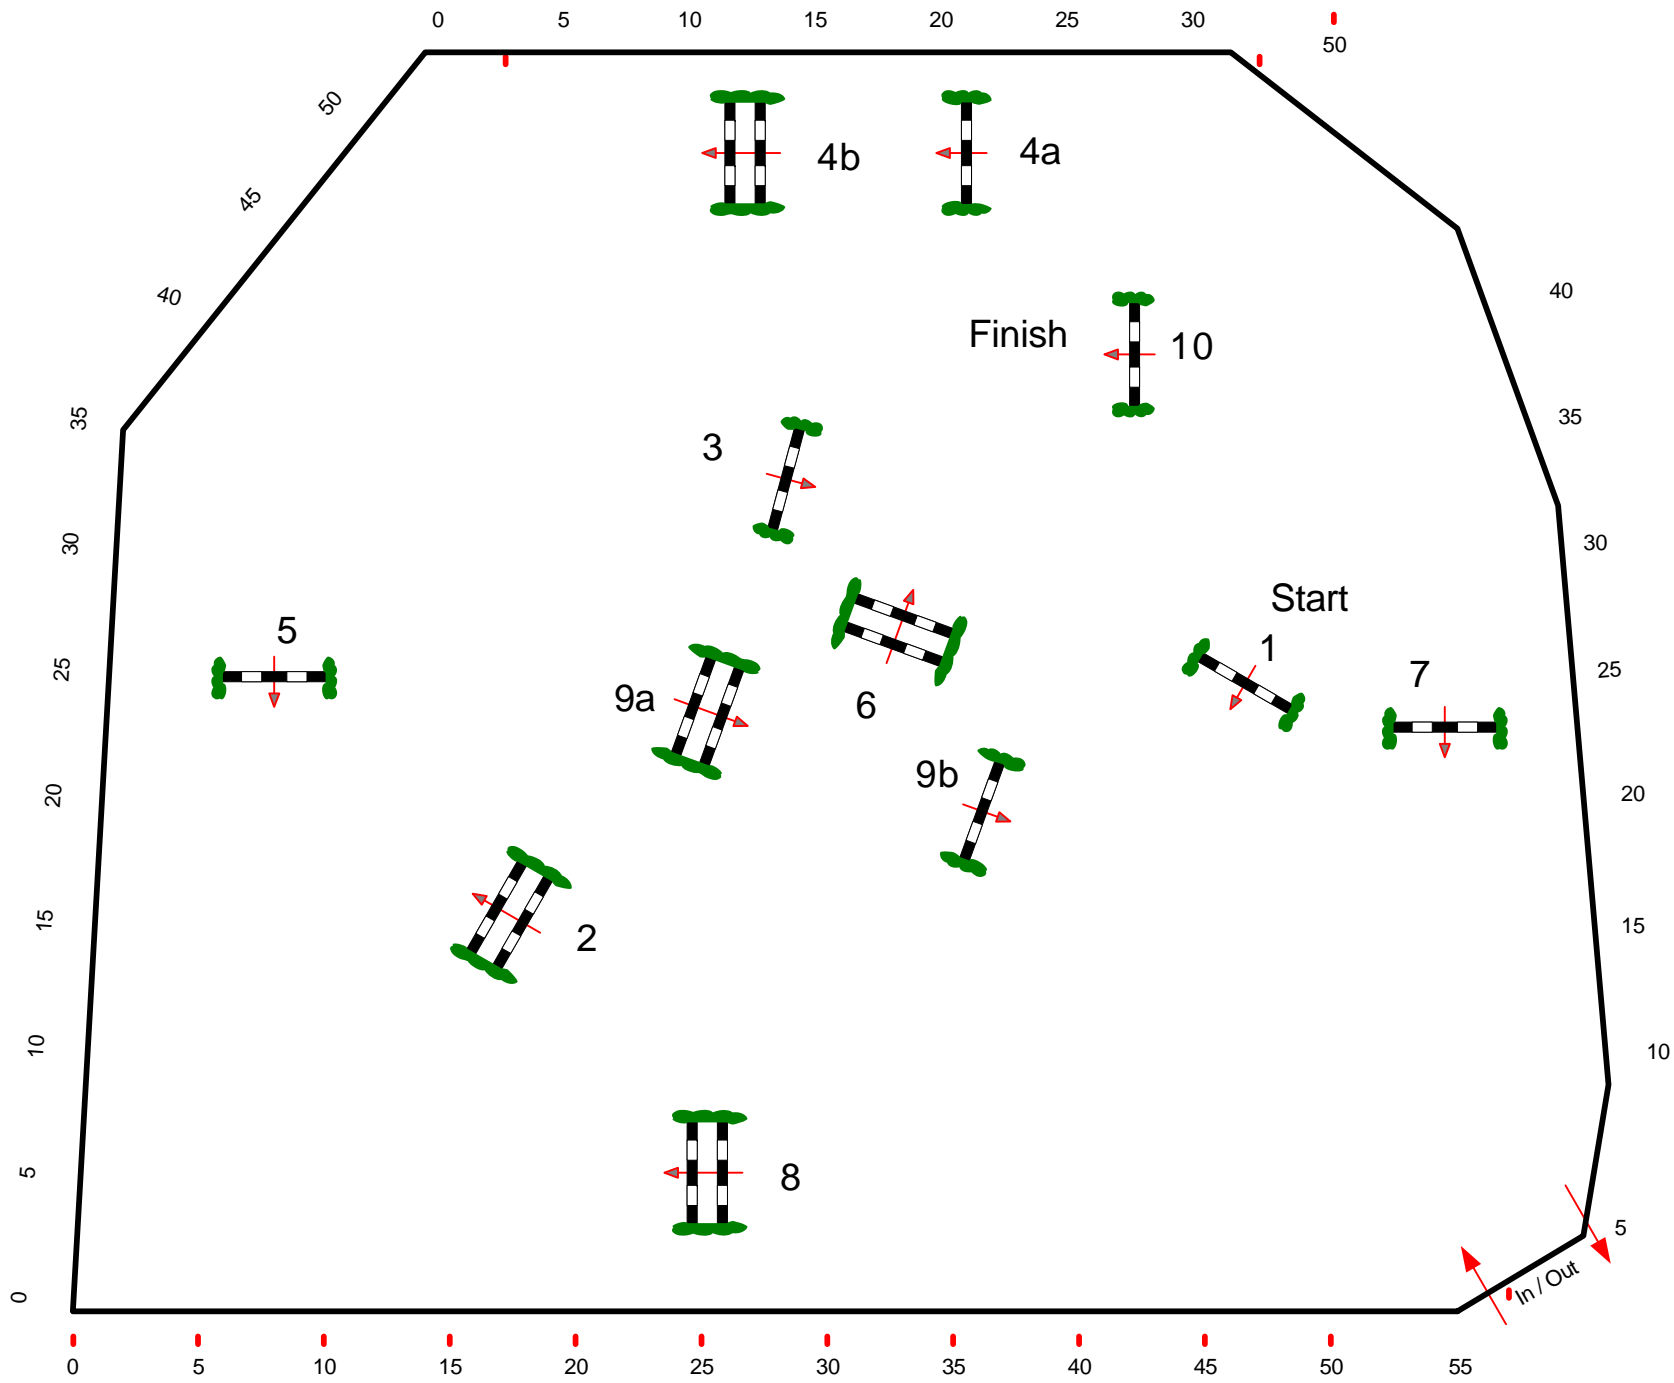

# CSI \*\*\* Maria Wörth - Reifnitz

6 - 7 - 8

Class No.: 6 - 7 - 8

VIP Tour

Competition against the clock

Freitag, 25. Juni 2010

Table: A

FEI RG / Art. 238.2.1

Height: 1,15 / 1,25 / 1,35 m

Speed: 350 m/min

Length: 430 m

Time allowed: 74 sec

Time limit: 148 sec

Obstacles: 10

Efforts: 12

Penalty sec

Closed combination:

1st Jump-off:

Length: 0 m

Time allowed: 0 sec

Time limit: 0 sec