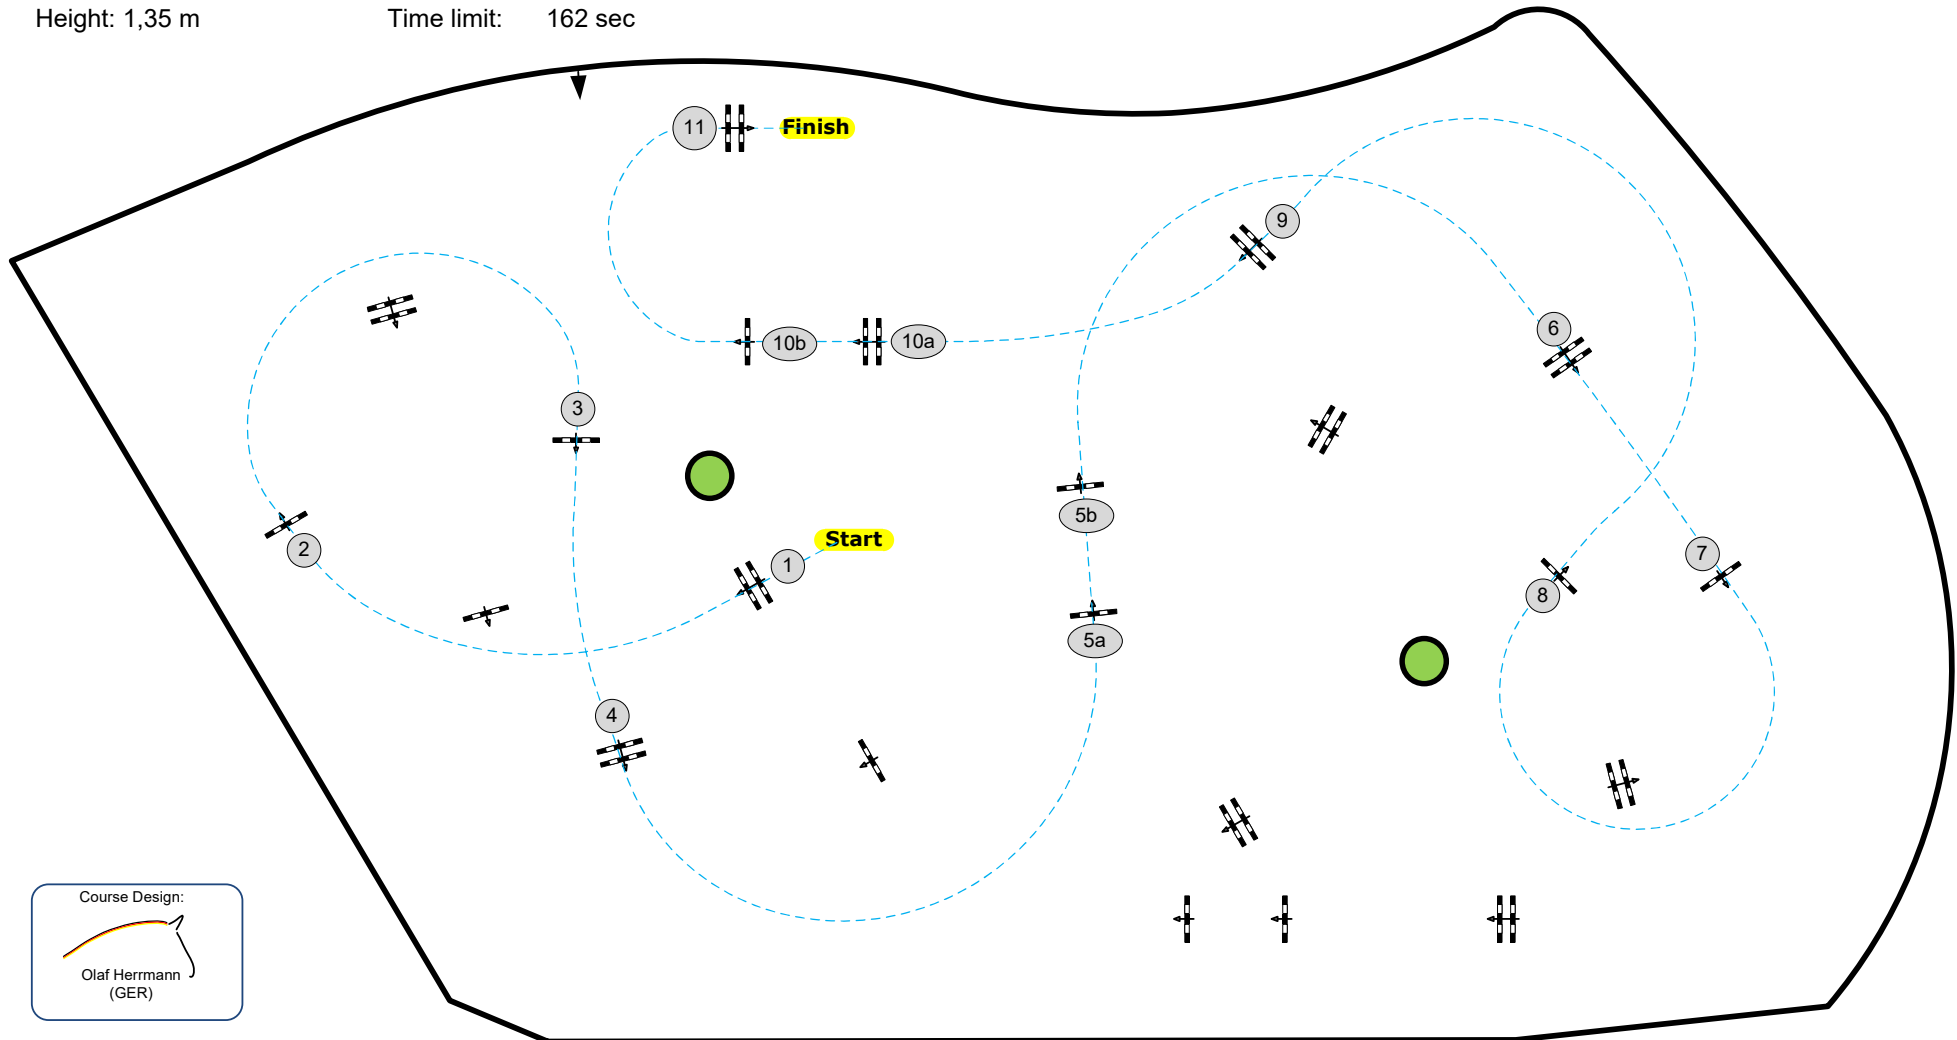

Riesenbeck International

CSI 2* 22.-24.06.2018

Class No.: 02

Small Tour Prize of Tierklinik Telgte

Competition against the clock

Table: A
National RG:
FEI RG / Art. 238.2.1
Height: 1,35 m

Speed: 350 m/min
Length: 470 m
Time allowed: 81 sec
Time limit: 162 sec

Obstacles: 11
Efforts: 13

Course Design:

Olaf Herrmann
(GER)