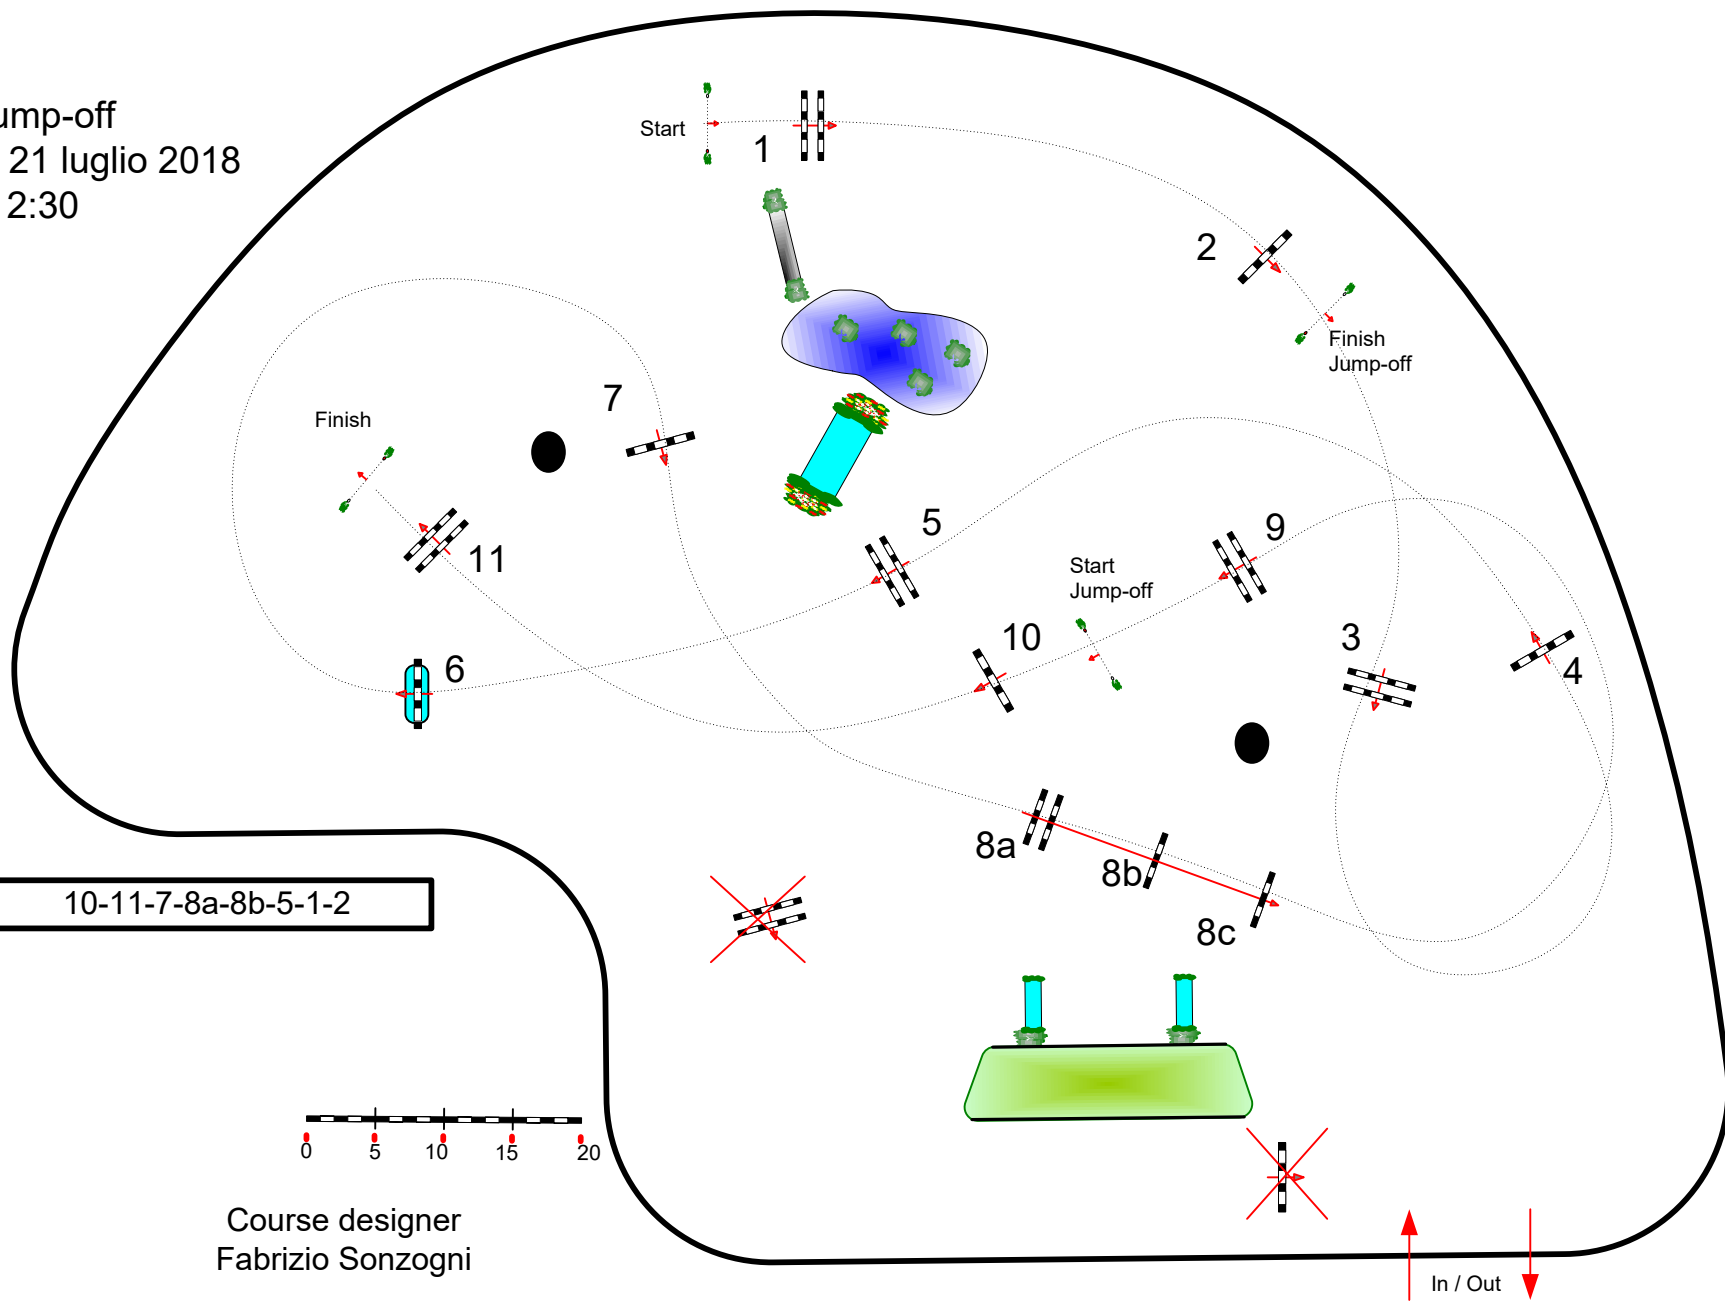

Šamorín Ferrier' s arena

CSI.1* CSI 2* CSI 4* CSI.YH1*

Class No.: 28 CSI 2*

Competition with one jump-off

sabato 21 luglio 2018

Start: 12:30

Table: A

National RG:

FEI RG / Art. 238.2.2

Height: 125 m

Speed: 350 m/min

Length: 470 m

Time allowed: 81 sec

Time limit: 162 sec

Obstacles: 11

Efforts: 13

Penalty sec

Closed combination:

1st Jump-off:

10-11-7-8a-8b-5-1-2

Length: 290 m

Time allowed: 50 sec

Time limit: 100 sec

2nd Jump-off:

Length: 0 m

Time allowed: 0 sec

Time limit: 0 sec

JURY

10-11-7-8a-8b-5-1-2

Course designer
Fabrizio Sonzogni

In / Out