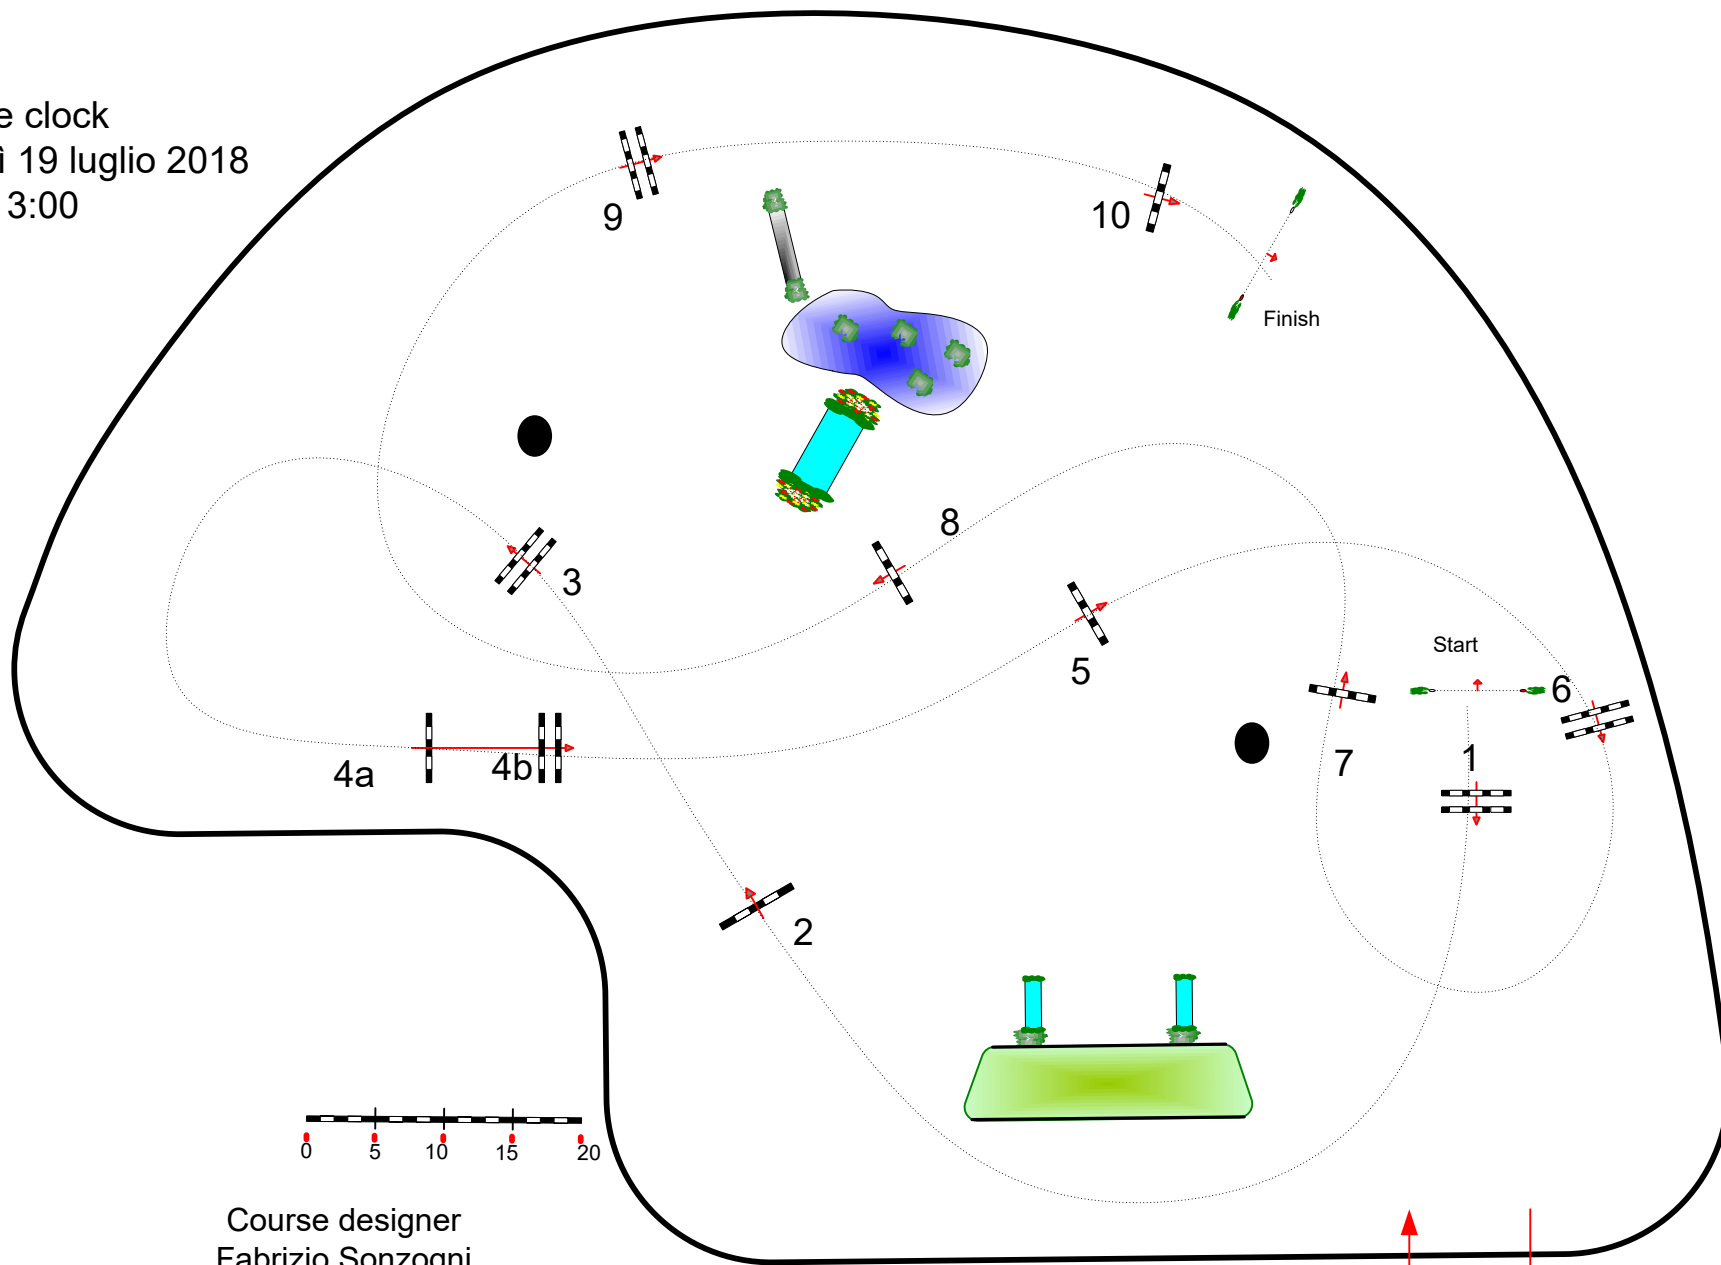

Šamorín Ferrier' s arena

CSI.1* CSI 2* CSI 4* CSI.YH1*

Class No.: 10 CSI 1*

Competition against the clock

giovedì 19 luglio 2018

Start: 13:00

Table: A

National RG:

FEI RG / Art. 238.2.1

Height: 115 m

Speed: 350 m/min

Length: 480 m

Time allowed: 83 sec

Time limit: 166 sec

Obstacles: 10

Efforts: 11

Penalty sec

Closed combination:

:

Length: 0 m

Time allowed: 0 sec

Time limit: 0 sec

2nd Jump-off:

Length: 0 m

Time allowed: 0 sec

Time limit: 0 sec

JURY

Course designer
Fabrizio Sonzogni