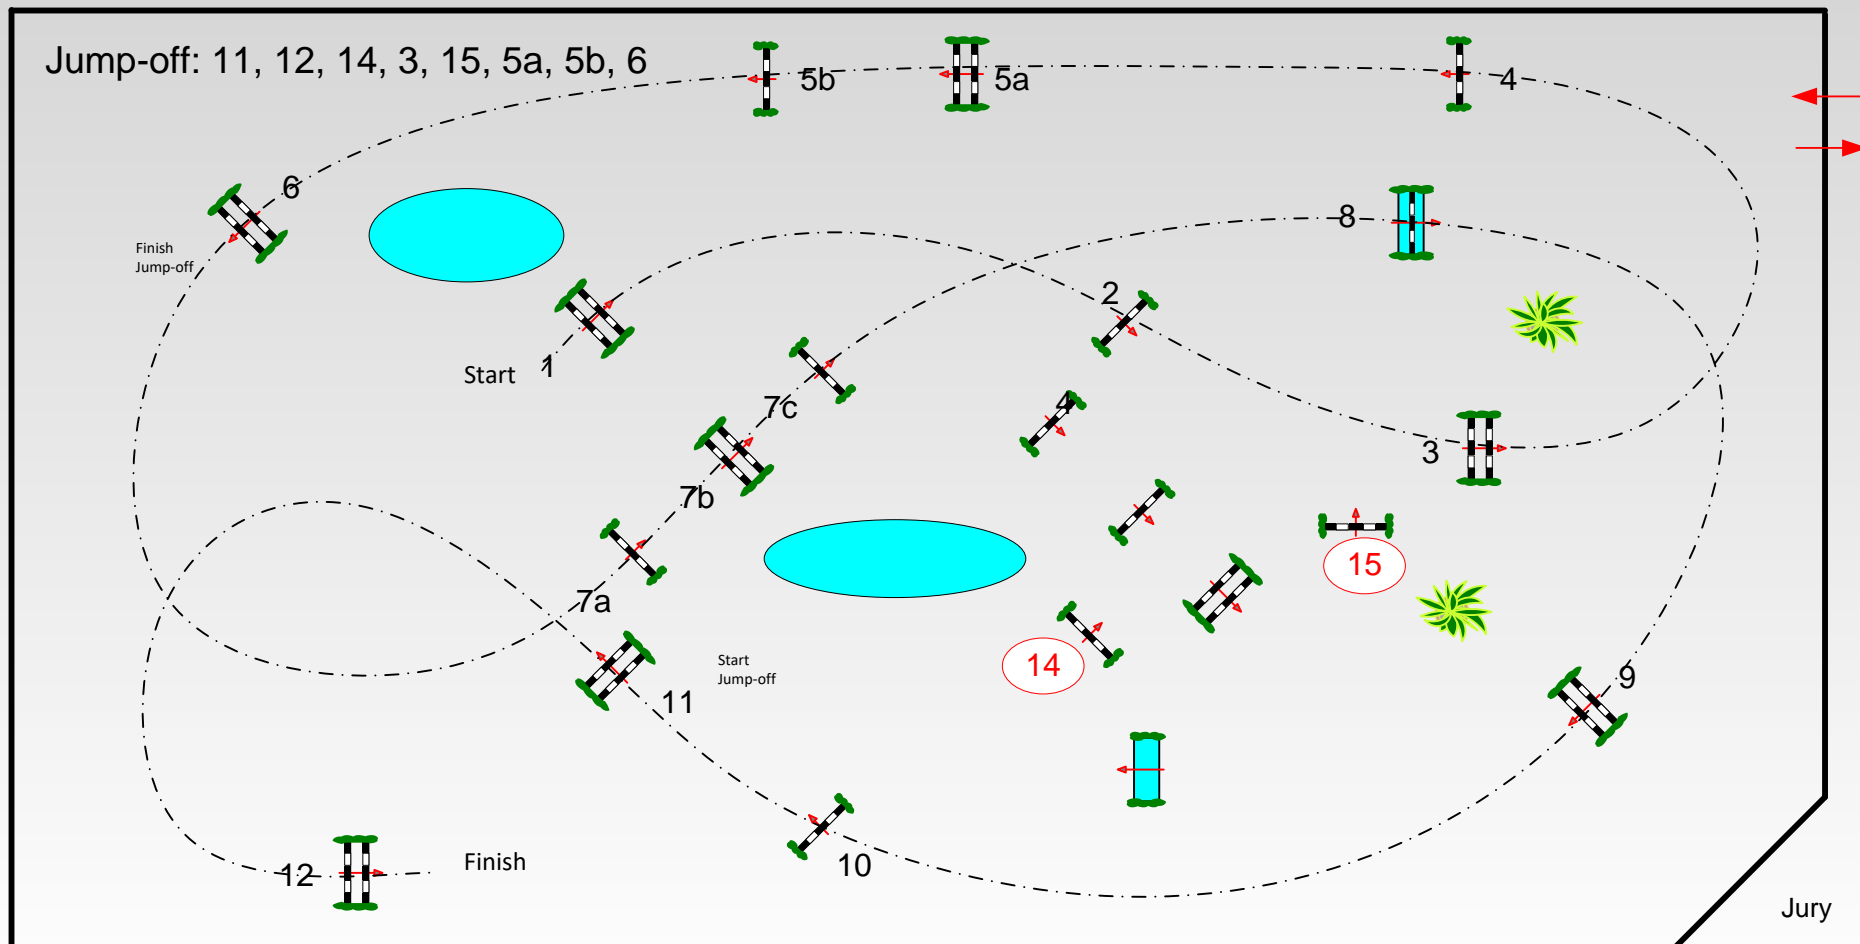

CSI *** Mannheim 2018

Class No.: 3 Preis der Brose Unternehmensgruppe Competition with one jump-off Final for horses aged 7- and 8years Dienstag, 8. Mai 2018 Start: 11:00

Table: A	Speed: 350 m/min	Obstacles: 12	1st Jump-off: 11,12,14,3,15,5a,5b,6	2nd Jump-off:
National RG:	Length: 460 m	Efforts: 15	Length: 330 m	Length: 0 m
FEI RG / Art. 238.2.2	Time allowed: 79 sec	Penalty sec:	Time allowed: 57 sec	Time allowed: 0 sec
Height: 145/150 m	Time limit: 158 sec	Closed combination:	Time limit: 114 sec	Time limit: 0 sec