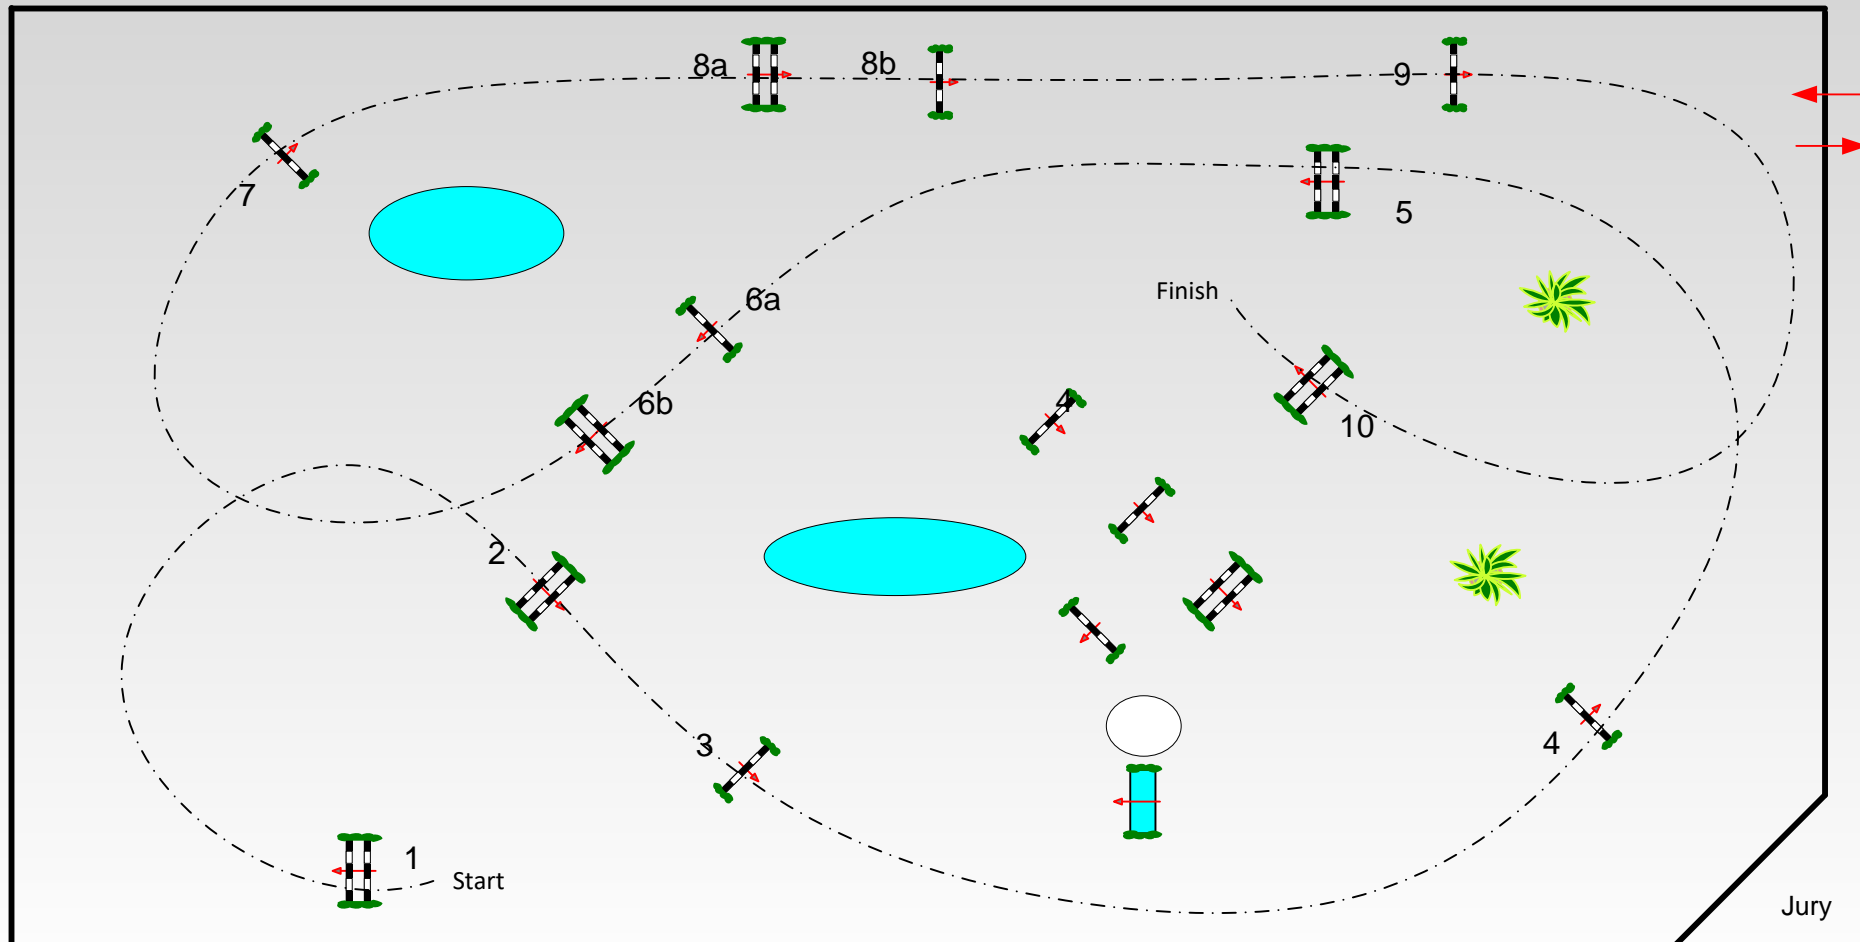

CSI *** Mannheim 2018

Class No.: 10

Preis der Firma Vita Kraft

Competition against the clock

Dienstag, 8. Mai 2018

Start: 8:30

Table: A
National RG:
FEI RG / Art. 238.2.1
Height: 1.40 m

Speed: 350 m/min
Length: 430 m
Time allowed: 74 sec
Time limit: 148 sec

Obstacles: 10
Efforts: 12
Penalty sec:
Closed combination:

1st Jump-off:
Length: 0 m
Time allowed: 0 sec
Time limit: 0 sec

2nd Jump-off:
Length: 0 m
Time allowed: 0 sec
Time limit: 0 sec

Jury

Course Designer