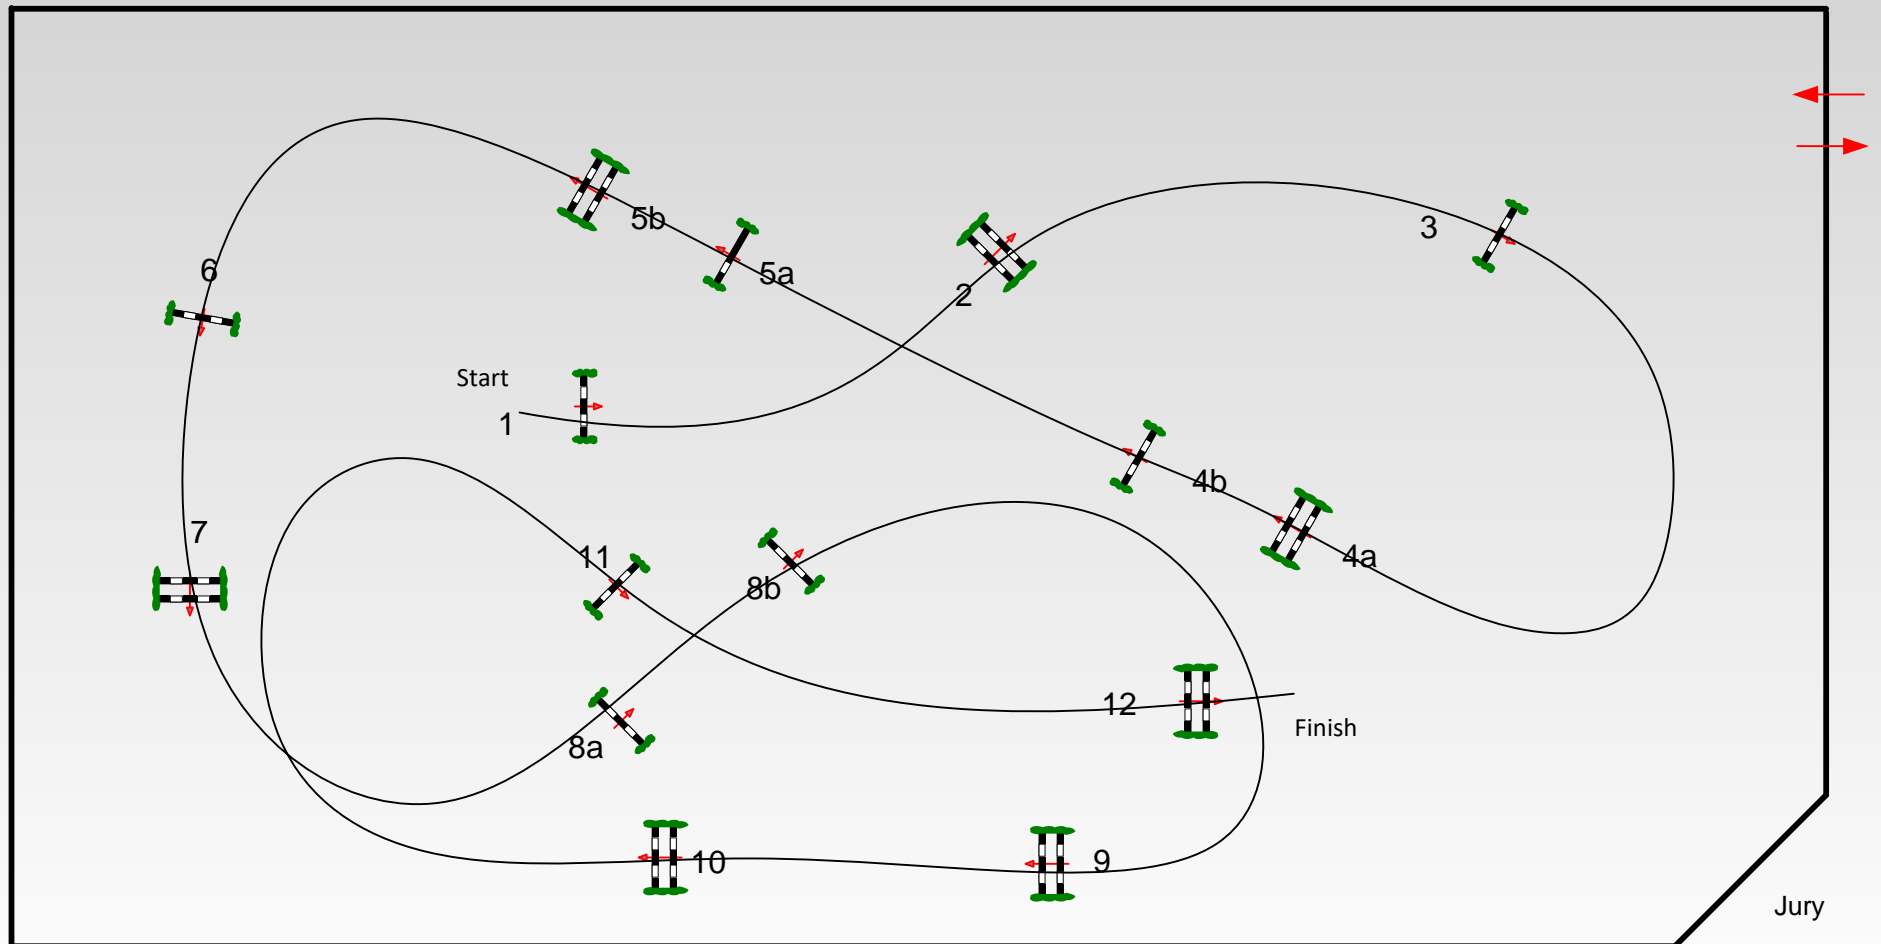

CSI *** Mannheim 2018

Class No.: 8 Preis der Stad Mannheim Competition against the clock Montag, 7. Mai 2018 Start: 16:00

Table: A	Speed: 375 m/min	Obstacles: 12	1st Jump-off: 0 m	2nd Jump-off: 0 m
National RG:	Length: 480 m	Efforts: 15	Length: 0 m	Length: 0 m
FEI RG / Art. 238.2.1	Time allowed: 77 sec	Penalty sec:	Time allowed: 0 sec	Time allowed: 0 sec
Height: 1.50 m	Time limit: 154 sec	Closed combination:	Time limit: 0 sec	Time limit: 0 sec