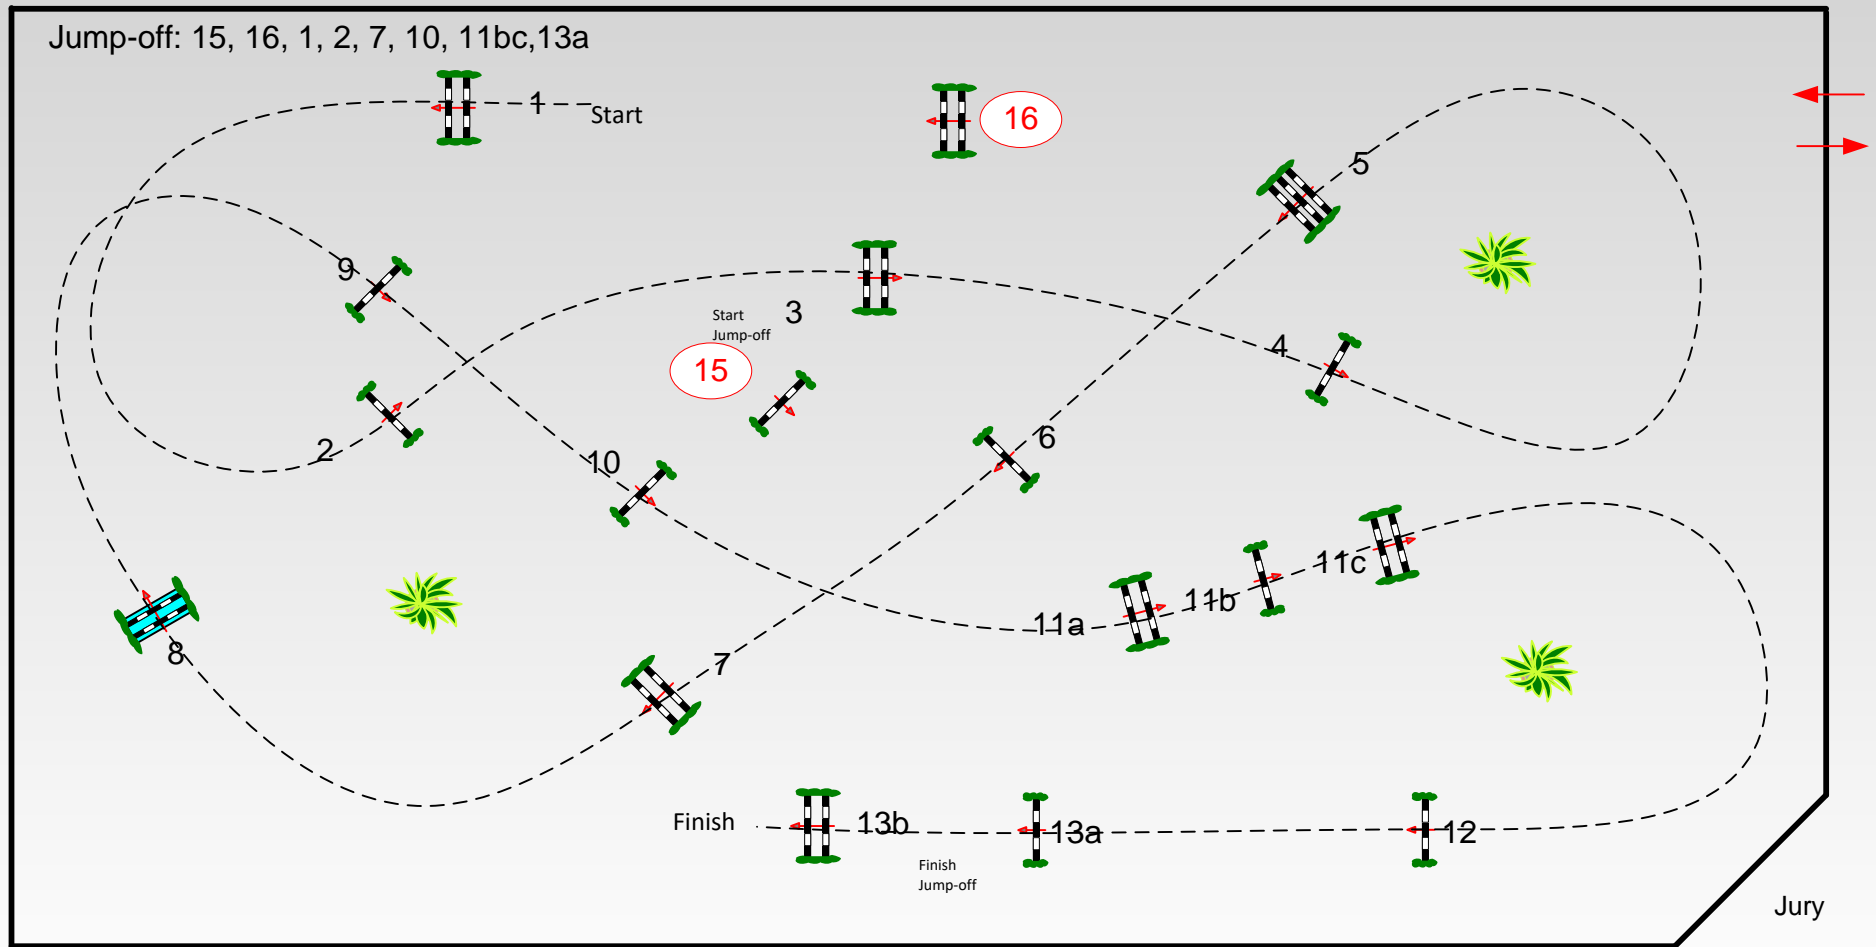

CSI *** Mannheim 2018

Class No.: 6 Championat von Mannheim Competition with one jump-off Sonntag, 6. Mai 2018 Start: 16:00

Table: A	Speed: 350 m/min	Obstacles: 13	1st Jump-off: 15,16,1,2,7,10,11b,11c,13a,	2nd Jump-off:
National RG:	Length: 440 m	Efforts: 16	Length: 350 m	Length: 0 m
FEI RG / Art. 238.2.2	Time allowed: 76 sec	Penalty sec:	Time allowed: 60 sec	Time allowed: 0 sec
Height: 1.55 m	Time limit: 152 sec	Closed combination:	Time limit: 120 sec	Time limit: 0 sec