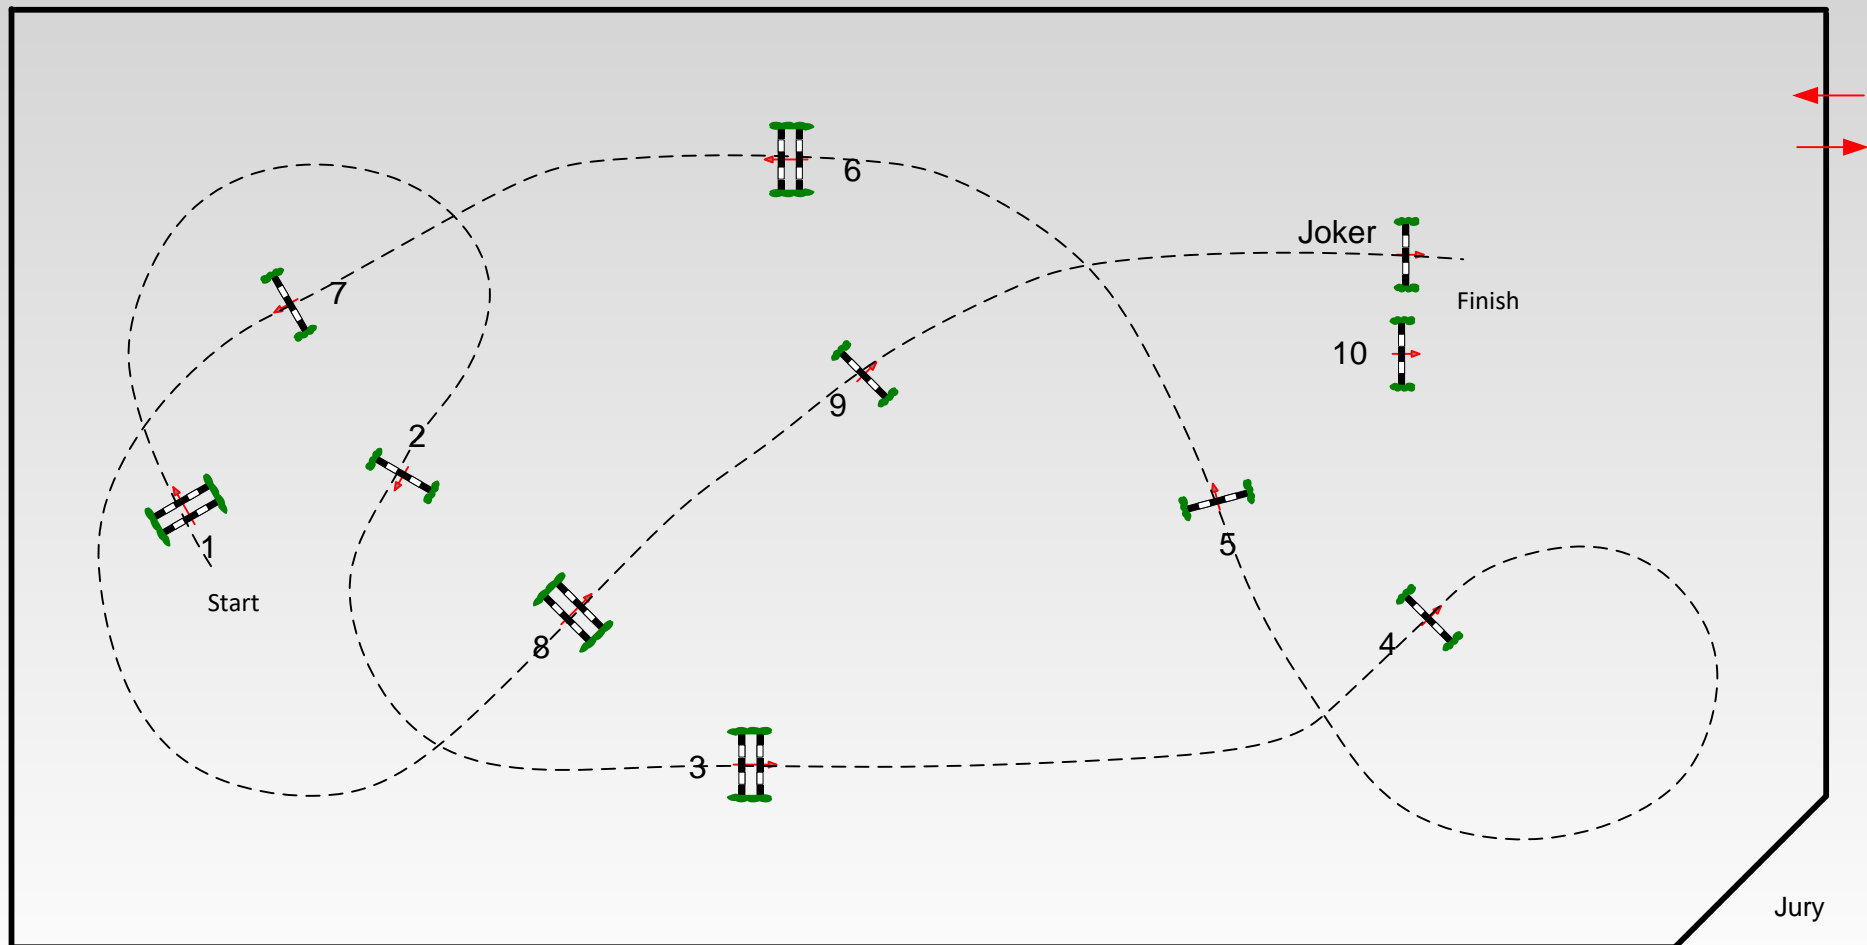

CSI *** Mannheim 2018

Class No.: 13 Amateur International Accumulator Competition Samstag, 5. Mai 2018 Start: 11:15

Table: A	Speed: 350 m/min	Obstacles: 10	1st Jump-off: Length: 0 m	2nd Jump-off: Length: 0 m
National RG:	Length: 400 m	Efforts: 10	Time allowed: 0 sec	Time allowed: 0 sec
FEI RG / Art. 269 a	Time allowed: 69 sec	Penalty sec:	Time limit: 0 sec	Time limit: 0 sec
Height: 1.25 m	Time limit: 138 sec	Closed combination:		