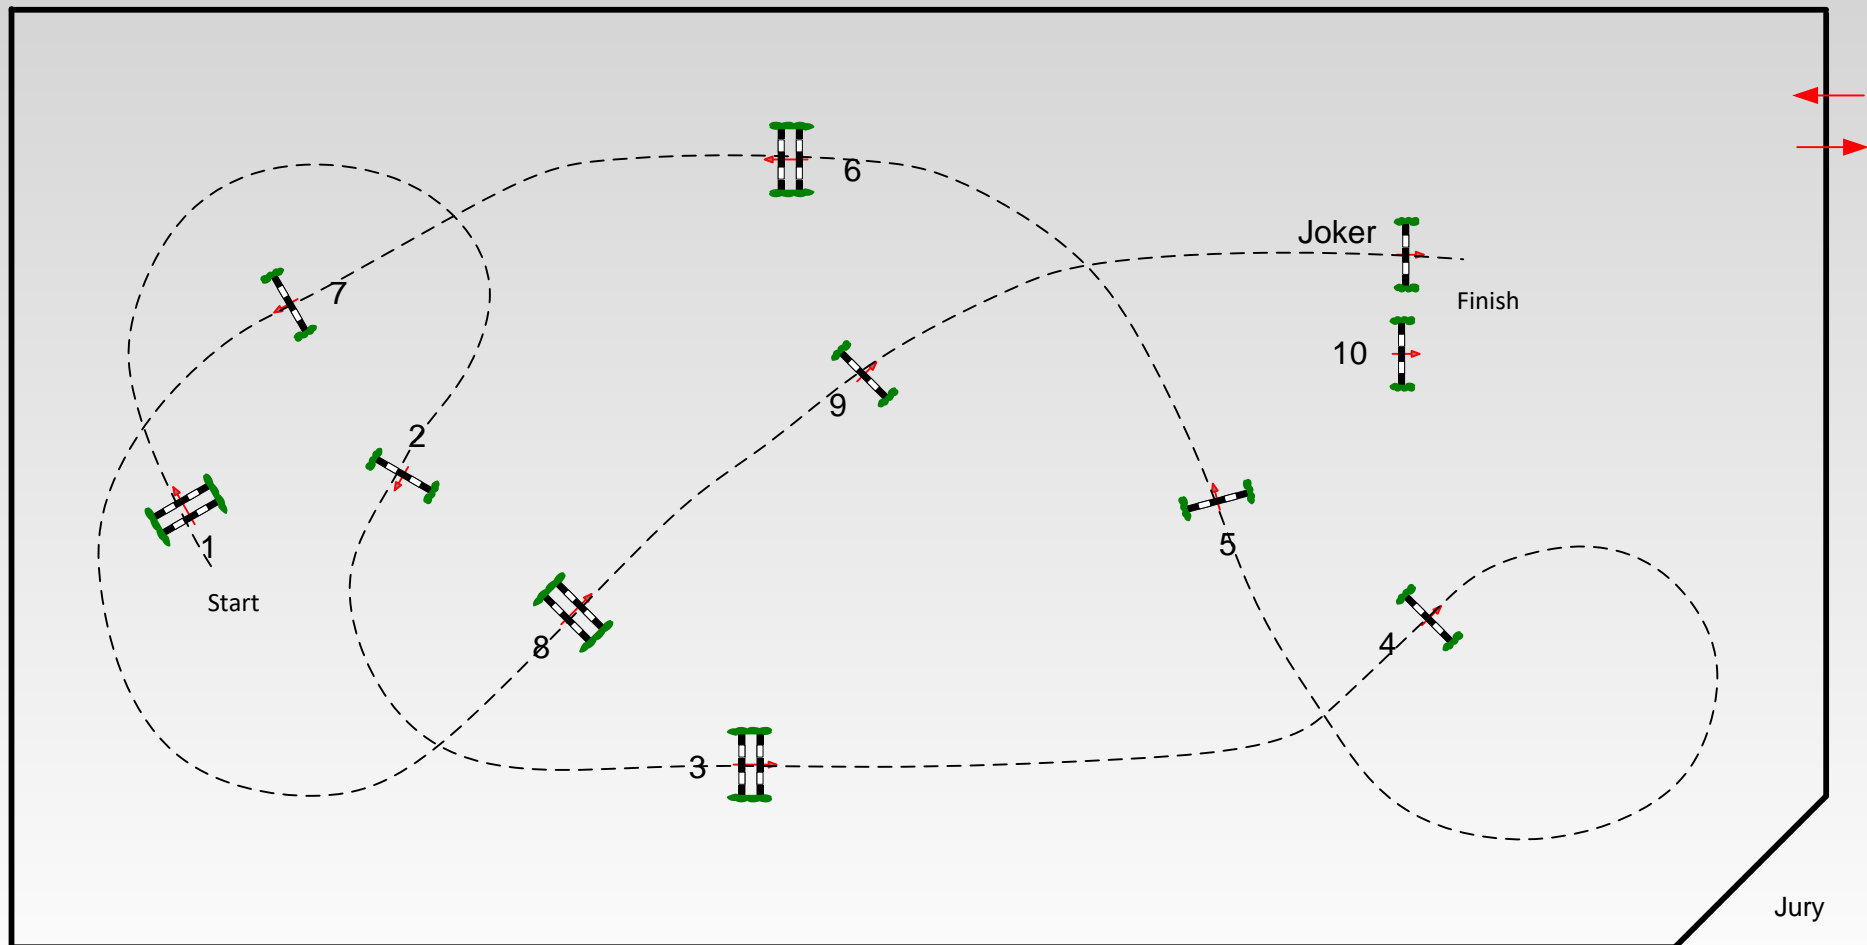

# CSI \*\*\* Mannheim 2018

Class No.: 13      Amateur International      Accumulator Competition      Samstag, 5. Mai 2018      Start: 11:15

Table: A	Speed: 350 m/min	Obstacles: 10	1st Jump-off: Length: 0 m	2nd Jump-off: Length: 0 m
National RG:	Length: 400 m	Efforts: 10	Time allowed: 0 sec	Time allowed: 0 sec
FEI RG / Art. 269 a	Time allowed: 69 sec	Penalty sec:	Time limit: 0 sec	Time limit: 0 sec
Height: 1.25 m	Time limit: 138 sec	Closed combination:		