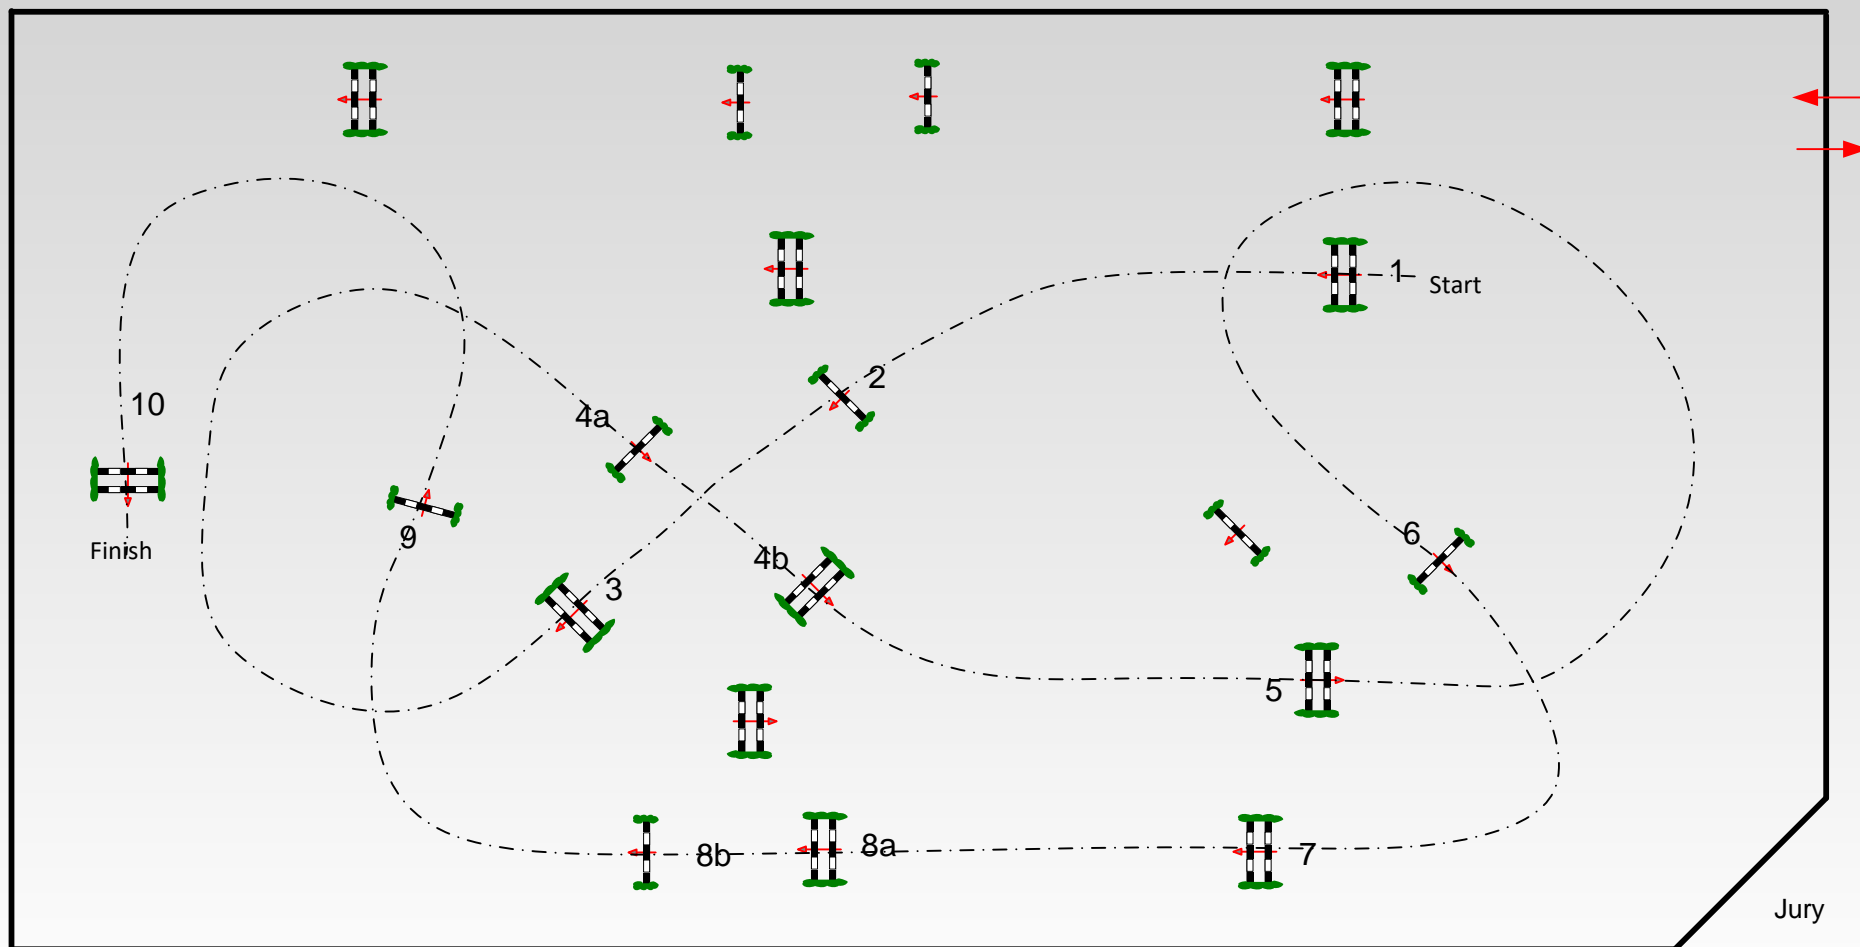

CSI *** Mannheim 2018

Class No.: 5

Preis desr Martim Parkhotels Mannheim Competition against the clock

Samstag, 5. Mai 2018

Start: 8:00

Table: A
National RG:
FEI RG / Art. 238.2.1
Height: 1.40 m

Speed: 350 m/min
Length: 340 m
Time allowed: 59 sec
Time limit: 118 sec

Obstacles: 10
Efforts: 12
Penalty sec:
Closed combination:

1st Jump-off:
Length: 0 m
Time allowed: 0 sec
Time limit: 0 sec

2nd Jump-off:
Length: 0 m
Time allowed: 0 sec
Time limit: 0 sec

Jury

Course Designer