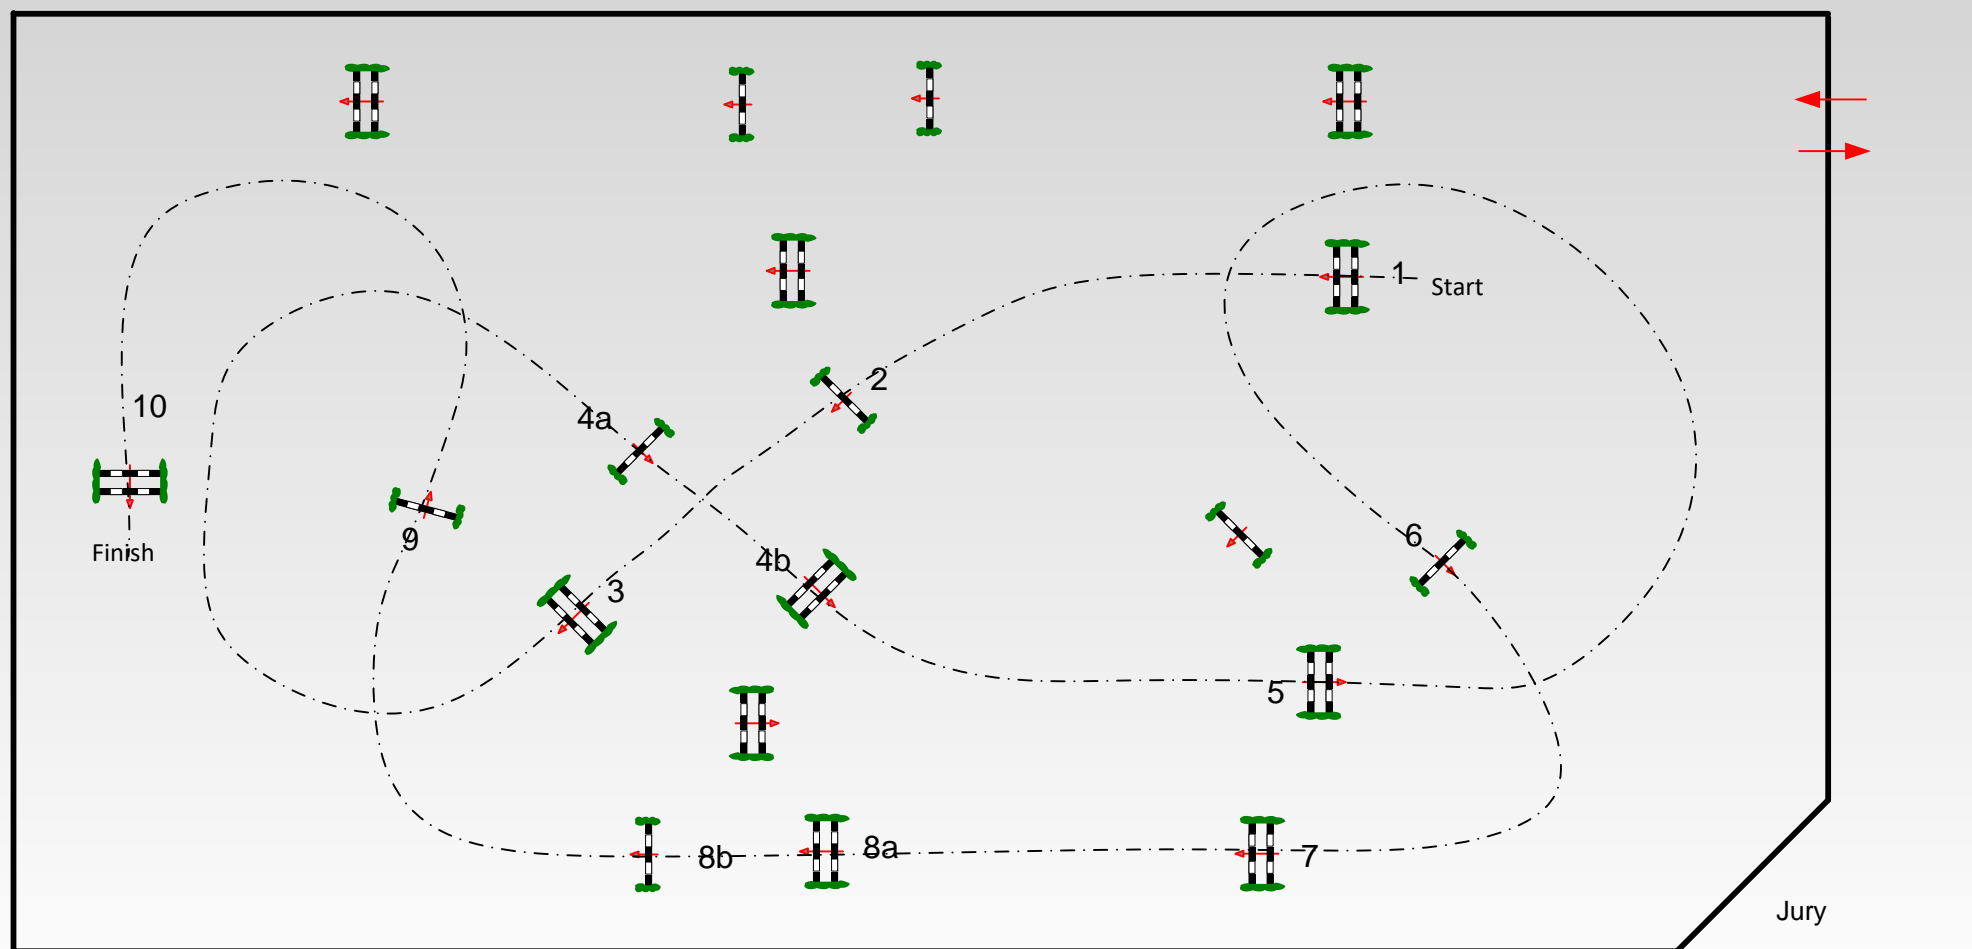

CSI *** Mannheim 2018

Class No.: 5

Preis desr Martim Parkhotels Mannheim Competition against the clock

Samstag, 5. Mai 2018

Start: 8:00

Table: A
National RG:
FEI RG / Art. 238.2.1
Height: 1.40 m

Speed: 350 m/min
Length: 340 m
Time allowed: 59 sec
Time limit: 118 sec

Obstacles: 10
Efforts: 12
Penalty sec:
Closed combination:

1st Jump-off:
Length: 0 m
Time allowed: 0 sec
Time limit: 0 sec

2nd Jump-off:
Length: 0 m
Time allowed: 0 sec
Time limit: 0 sec

Jury

Course Designer