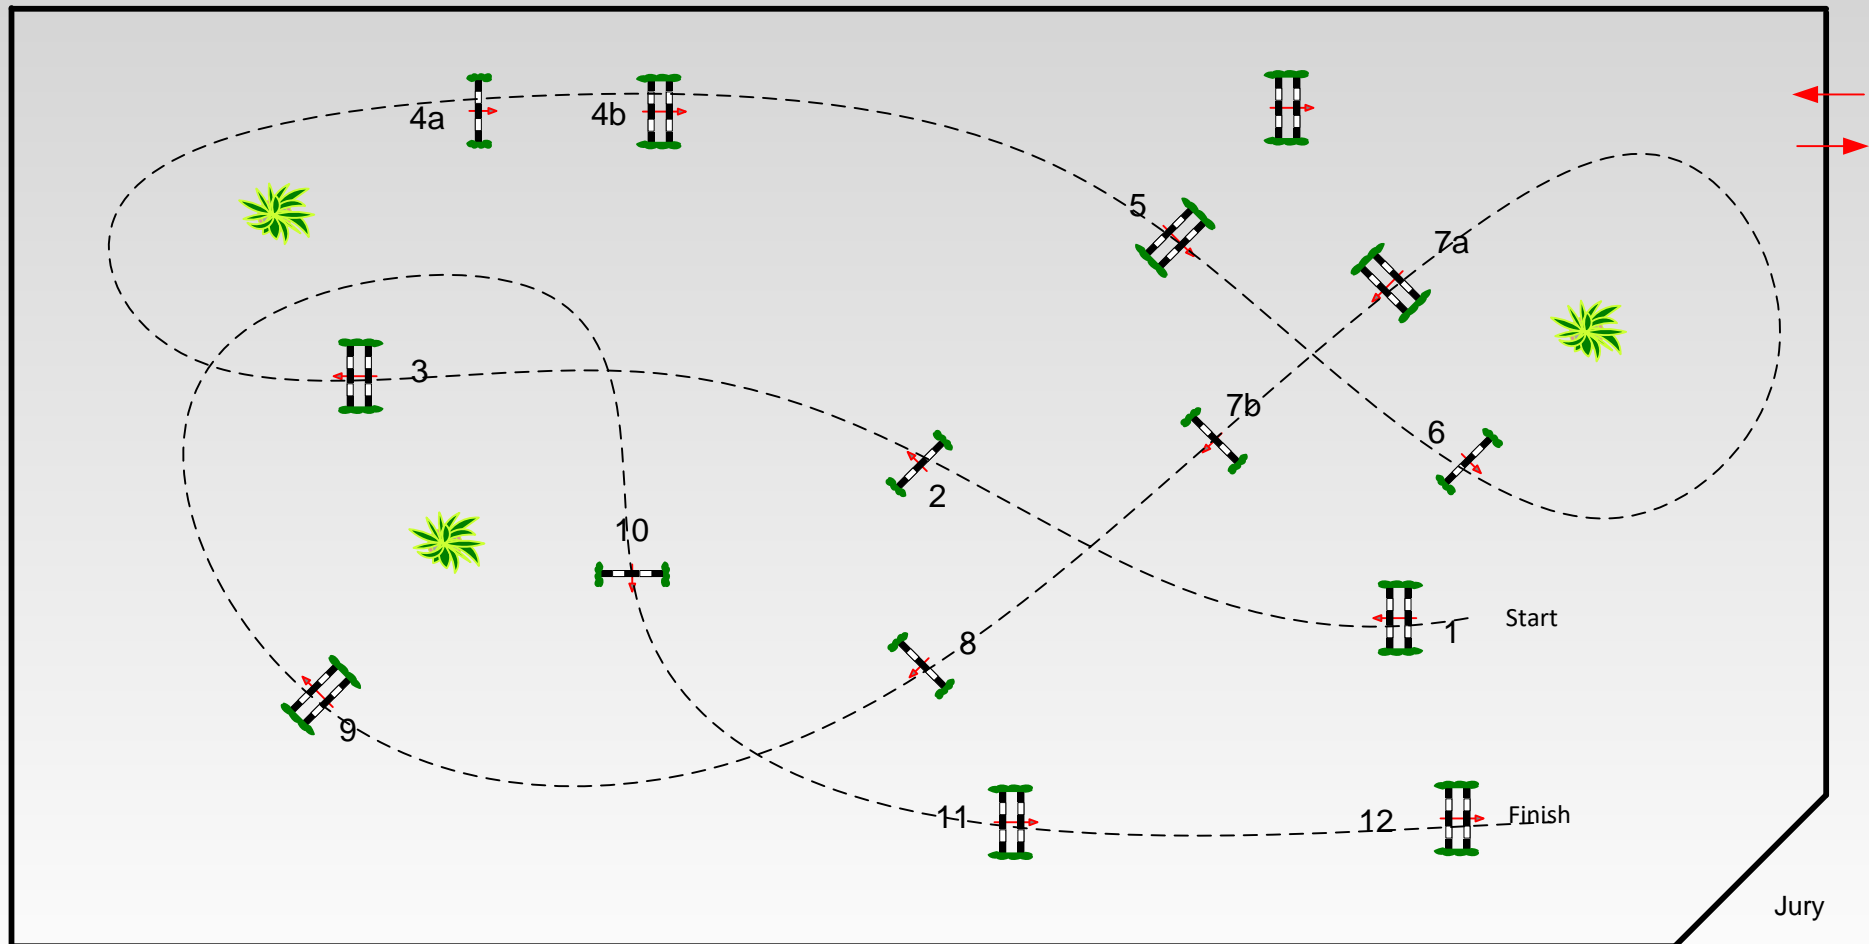

CSI *** Mannheim 2018

Class No.: 27

Deutschlands U-25 Competition against the clock

Freitag, 4. Mai 2018

Start: 17:00

Table: A
National RG:
FEI RG / Art. 238.2.1
Height: 1.45 m

Speed: 350 m/min
Length: 430 m
Time allowed: 74 sec
Time limit: 148 sec

Obstacles: 12
Efforts: 14
Penalty sec:
Closed combination:

1st Jump-off:
Length: m
Time allowed: sec
Time limit: sec

2nd Jump-off:
Length: 0 m
Time allowed: 0 sec
Time limit: 0 sec

Jury

Course Designer

Christa Jung (GER) mit Team