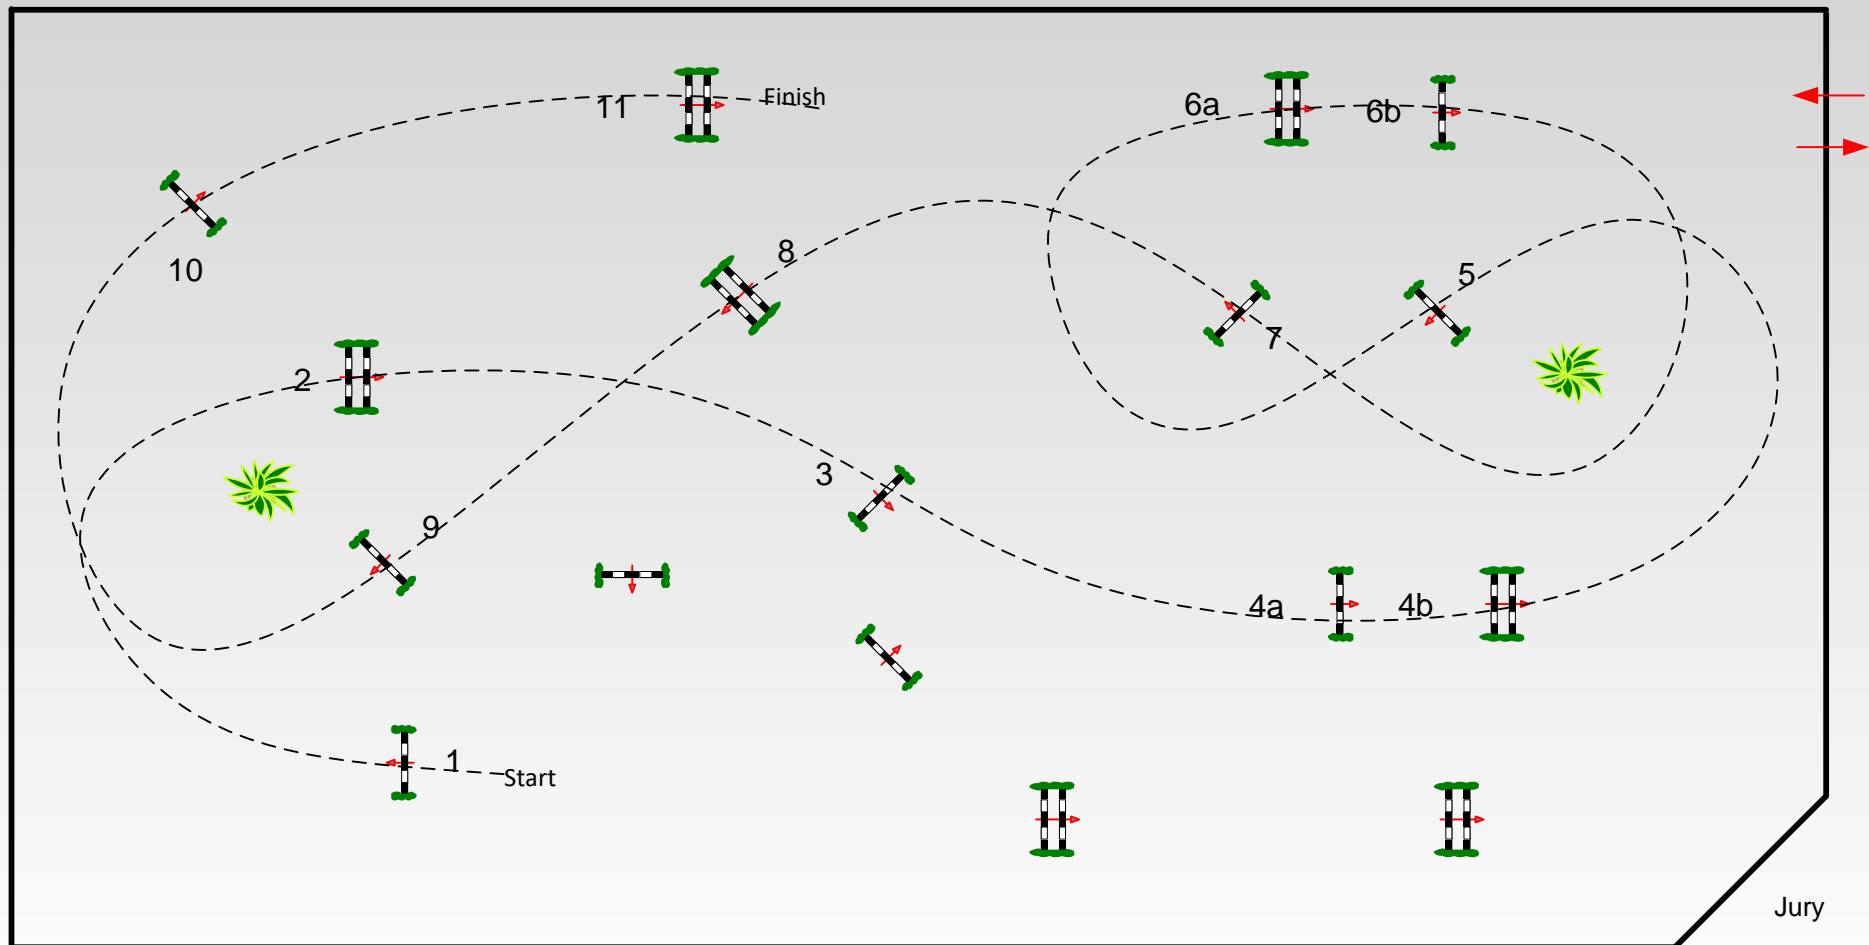

CSI *** Mannheim 2018

Class No.: 24 Preis des Amateurspringreiterclub Deutschland e. V. Competition against the clock Freitag, 4. Mai 2018 Start: 15:30

Table: A	Speed: 350 m/min	Obstacles: 11	1st Jump-off: Length: m	2nd Jump-off: Length: 0 m
National RG: 501 A1	Length: 450 m	Efforts: 13	Time allowed: sec	Time allowed: 0 sec
FEI RG / Art.	Time allowed: 78 sec	Penalty sec:	Time limit: sec	Time limit: 0 sec
Height: 1.35 m	Time limit: 156 sec	Closed combination:		