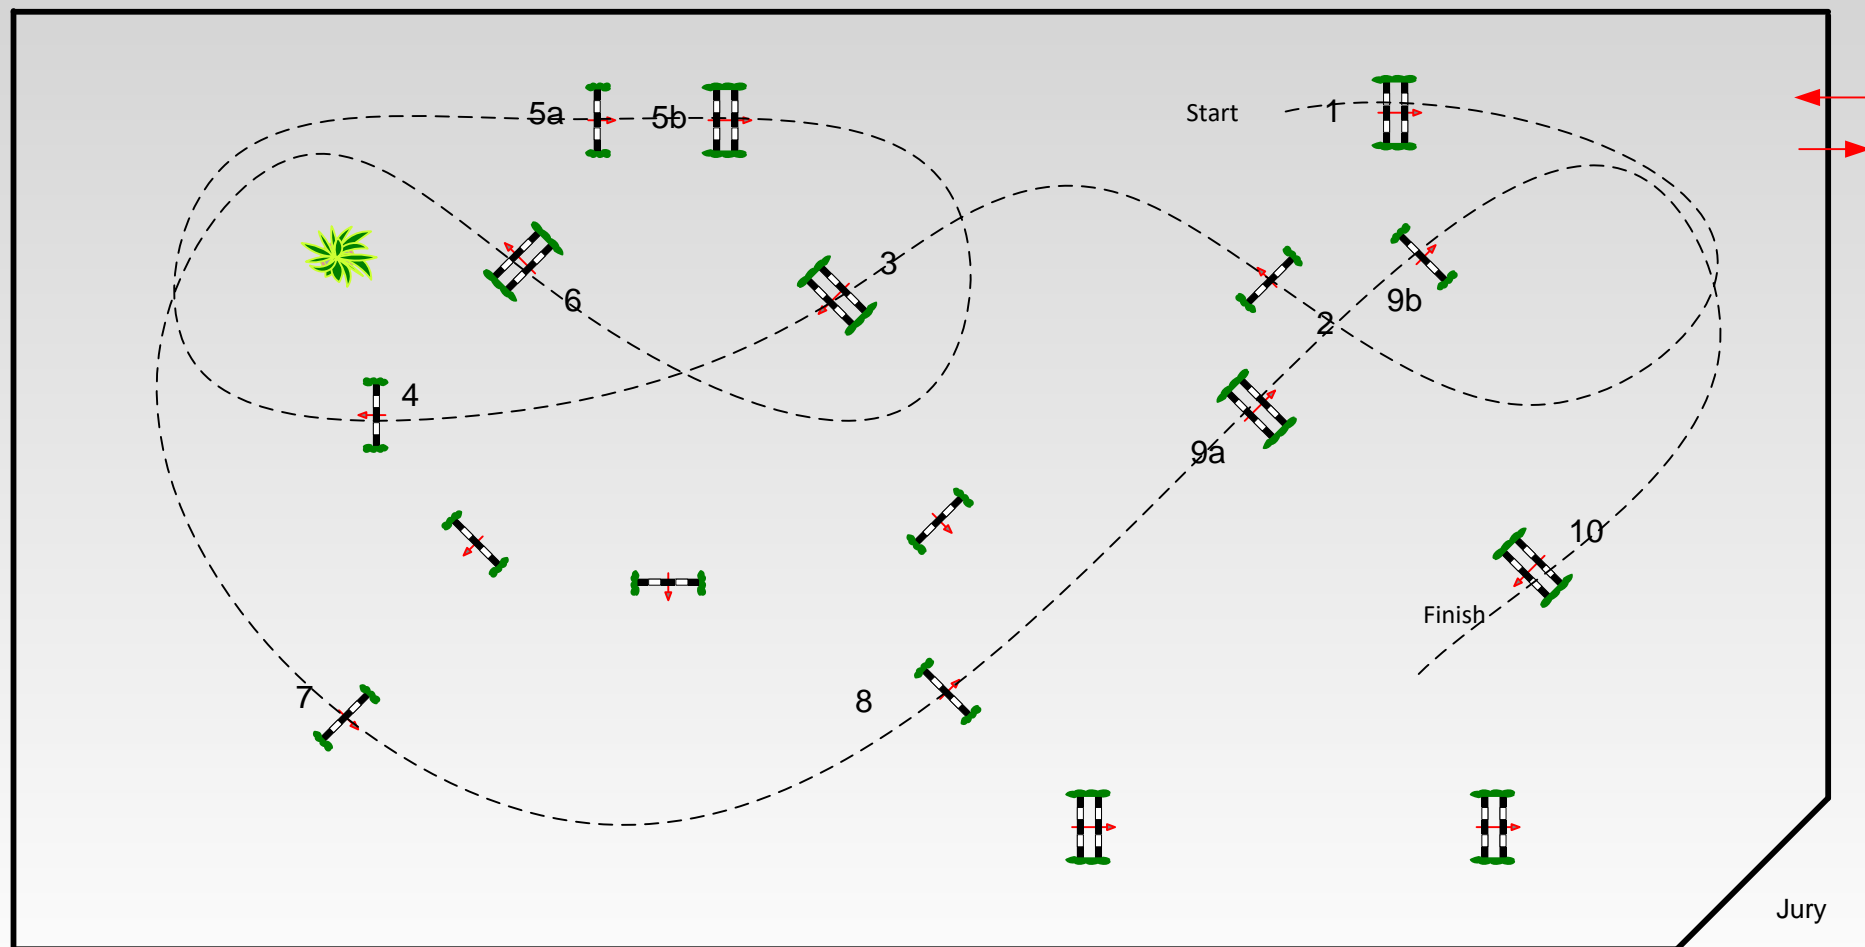

CSI *** Mannheim 2018

Class No.: 15

Amateure International

Competition against the clock

Freitag, 4. Mai 2018

Start: 14:30

Table: A
National RG:
FEI RG / Art. 238.2.1
Height: 1.40 m

Speed: 350 m/min
Length: 430 m
Time allowed: 74 sec
Time limit: 148 sec

Obstacles: 10
Efforts: 12
Penalty sec:
Closed combination:

1st Jump-off:
Length: 0 m
Time allowed: 0 sec
Time limit: 0 sec

2nd Jump-off:
Length: 0 m
Time allowed: 0 sec
Time limit: 0 sec

Jury
Course Designer
Christa Jung (GER) mit Team