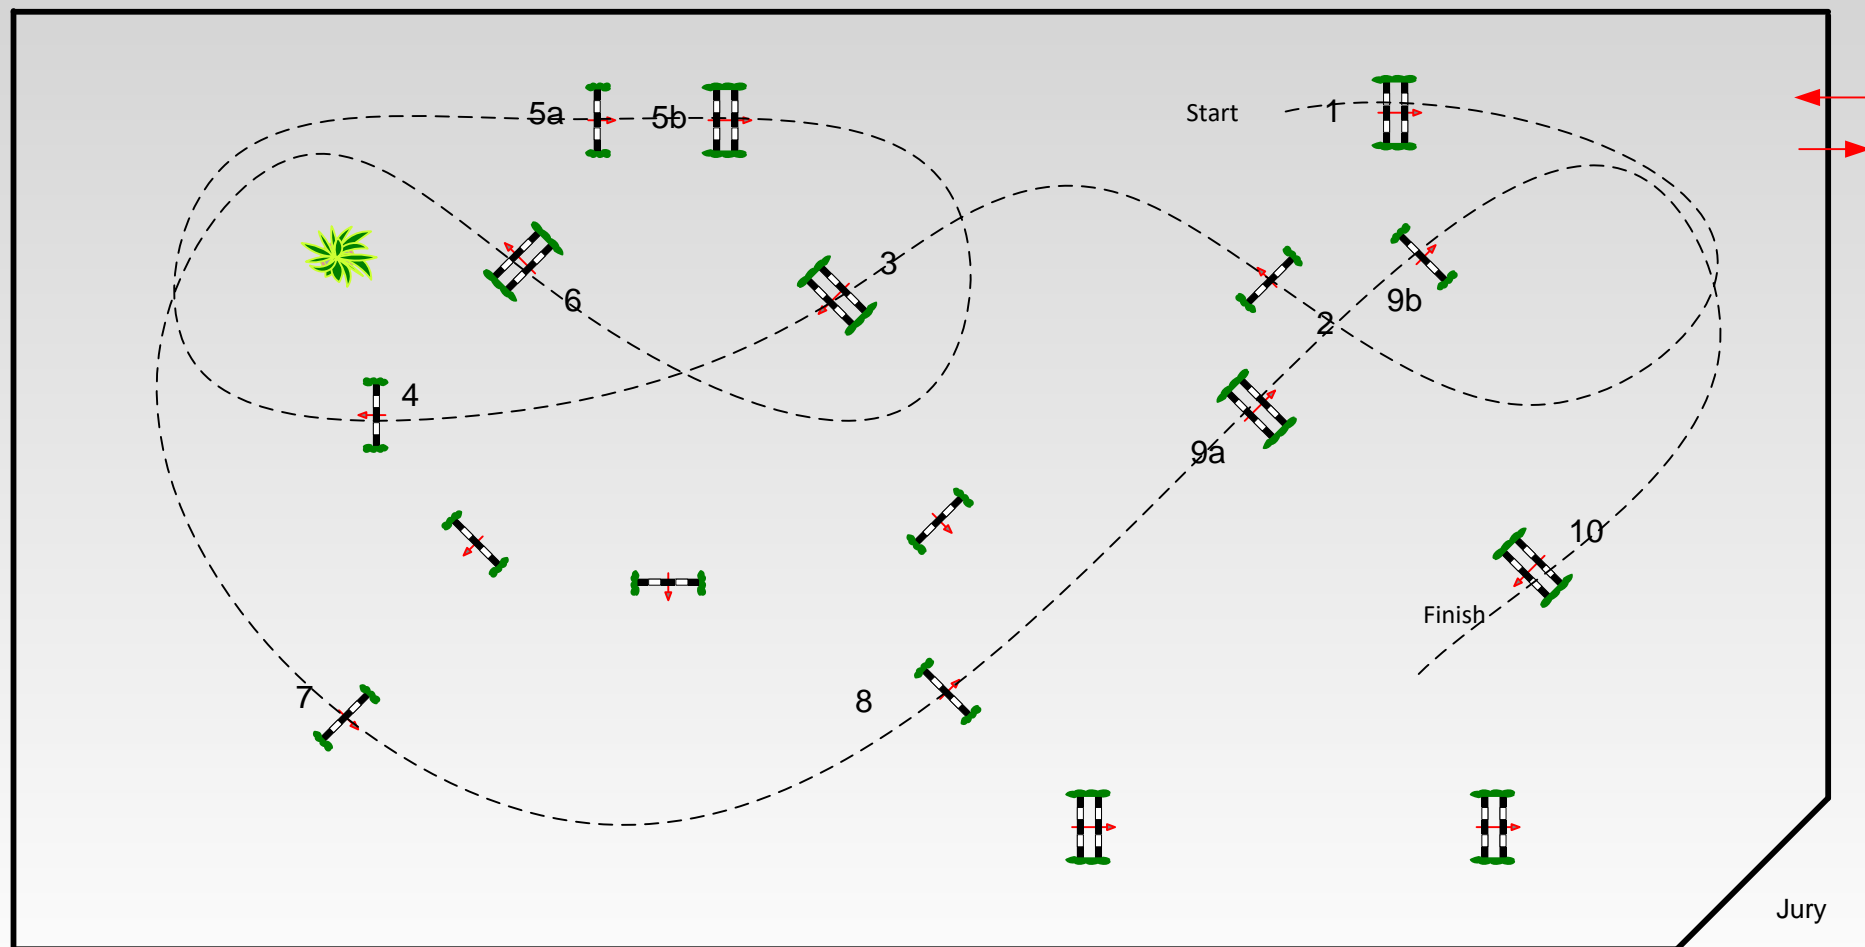

CSI *** Mannheim 2018

Class No.: 15

Amateure International

Competition against the clock

Freitag, 4. Mai 2018

Start: 14:30

Table: A
National RG:
FEI RG / Art. 238.2.1
Height: 1.40 m

Speed: 350 m/min
Length: 430 m
Time allowed: 74 sec
Time limit: 148 sec

Obstacles: 10
Efforts: 12
Penalty sec:
Closed combination:

1st Jump-off:
Length: 0 m
Time allowed: 0 sec
Time limit: 0 sec

2nd Jump-off:
Length: 0 m
Time allowed: 0 sec
Time limit: 0 sec

Course Designer
Christa Jung (GER) mit Team