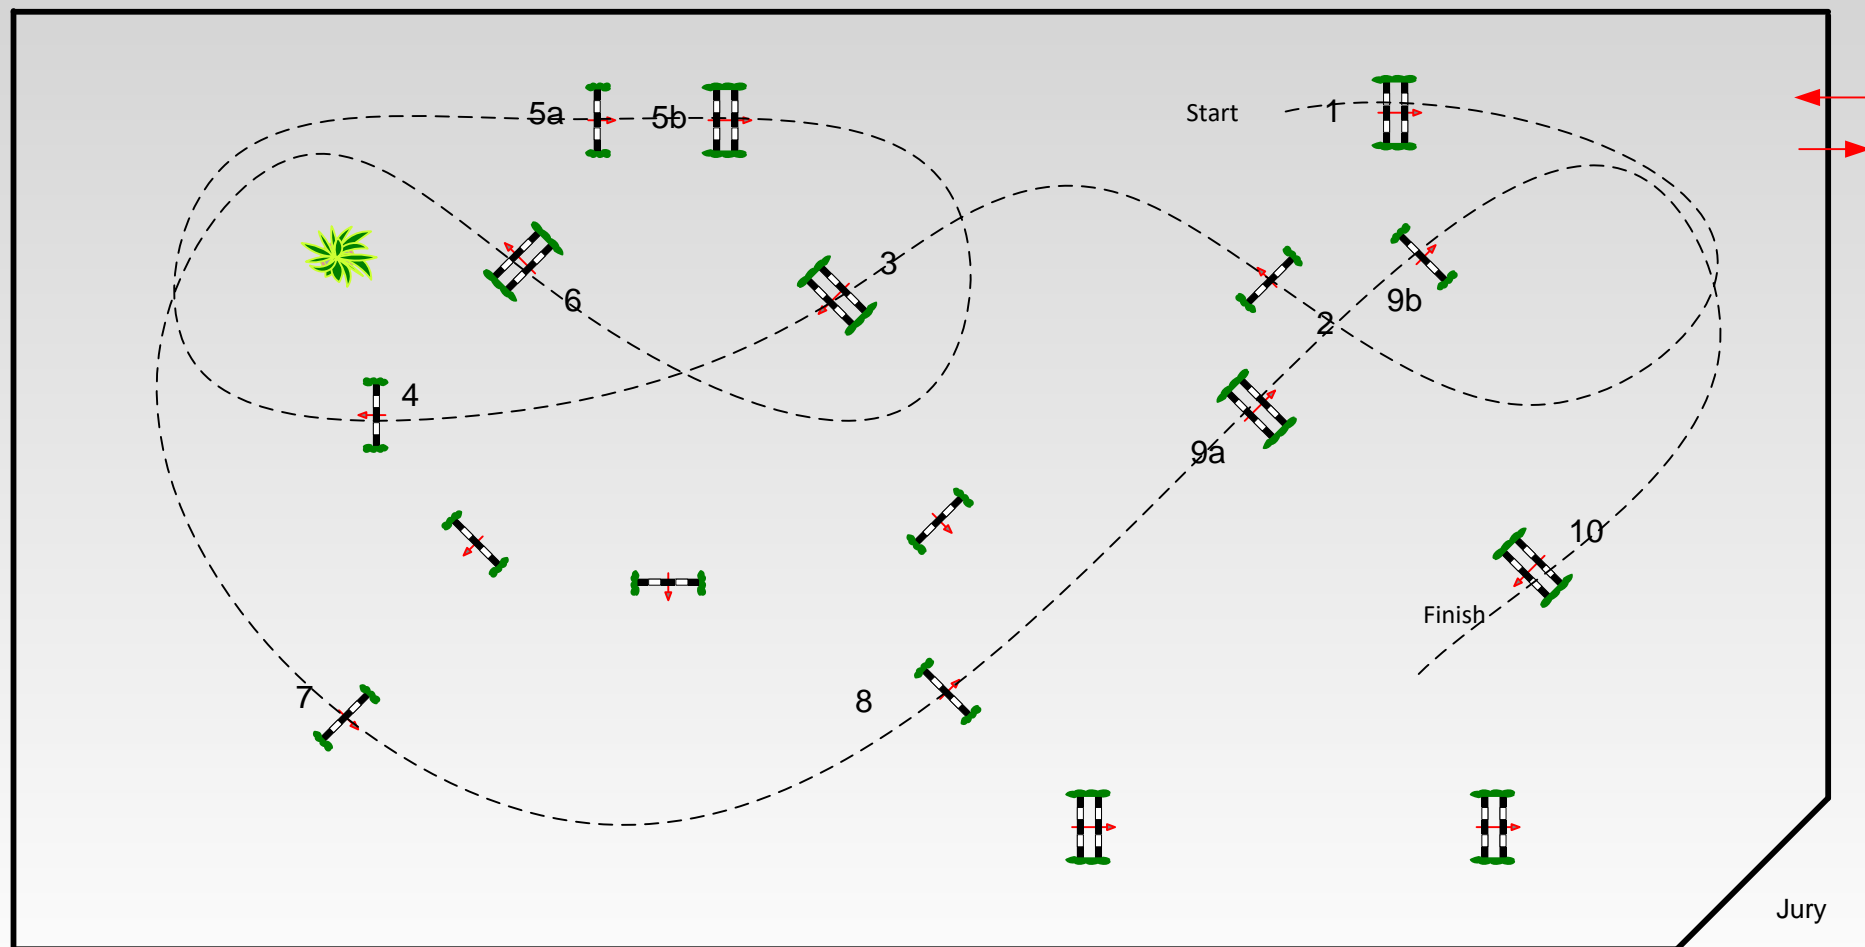

CSI *** Mannheim 2018

Class No.: 12

Amateure International

Competition against the clock

Freitag, 4. Mai 2018

Start: 14:00

Table: A
National RG:
FEI RG / Art. 238.2.1
Height: 1.25 m

Speed: 350 m/min
Length: 430 m
Time allowed: 74 sec
Time limit: 148 sec

Obstacles: 10
Efforts: 12
Penalty sec:
Closed combination:

1st Jump-off:
Length: 0 m
Time allowed: 0 sec
Time limit: 0 sec

2nd Jump-off:
Length: 0 m
Time allowed: 0 sec
Time limit: 0 sec

Jury

Course Designer
Christa Jung (GER) mit Team