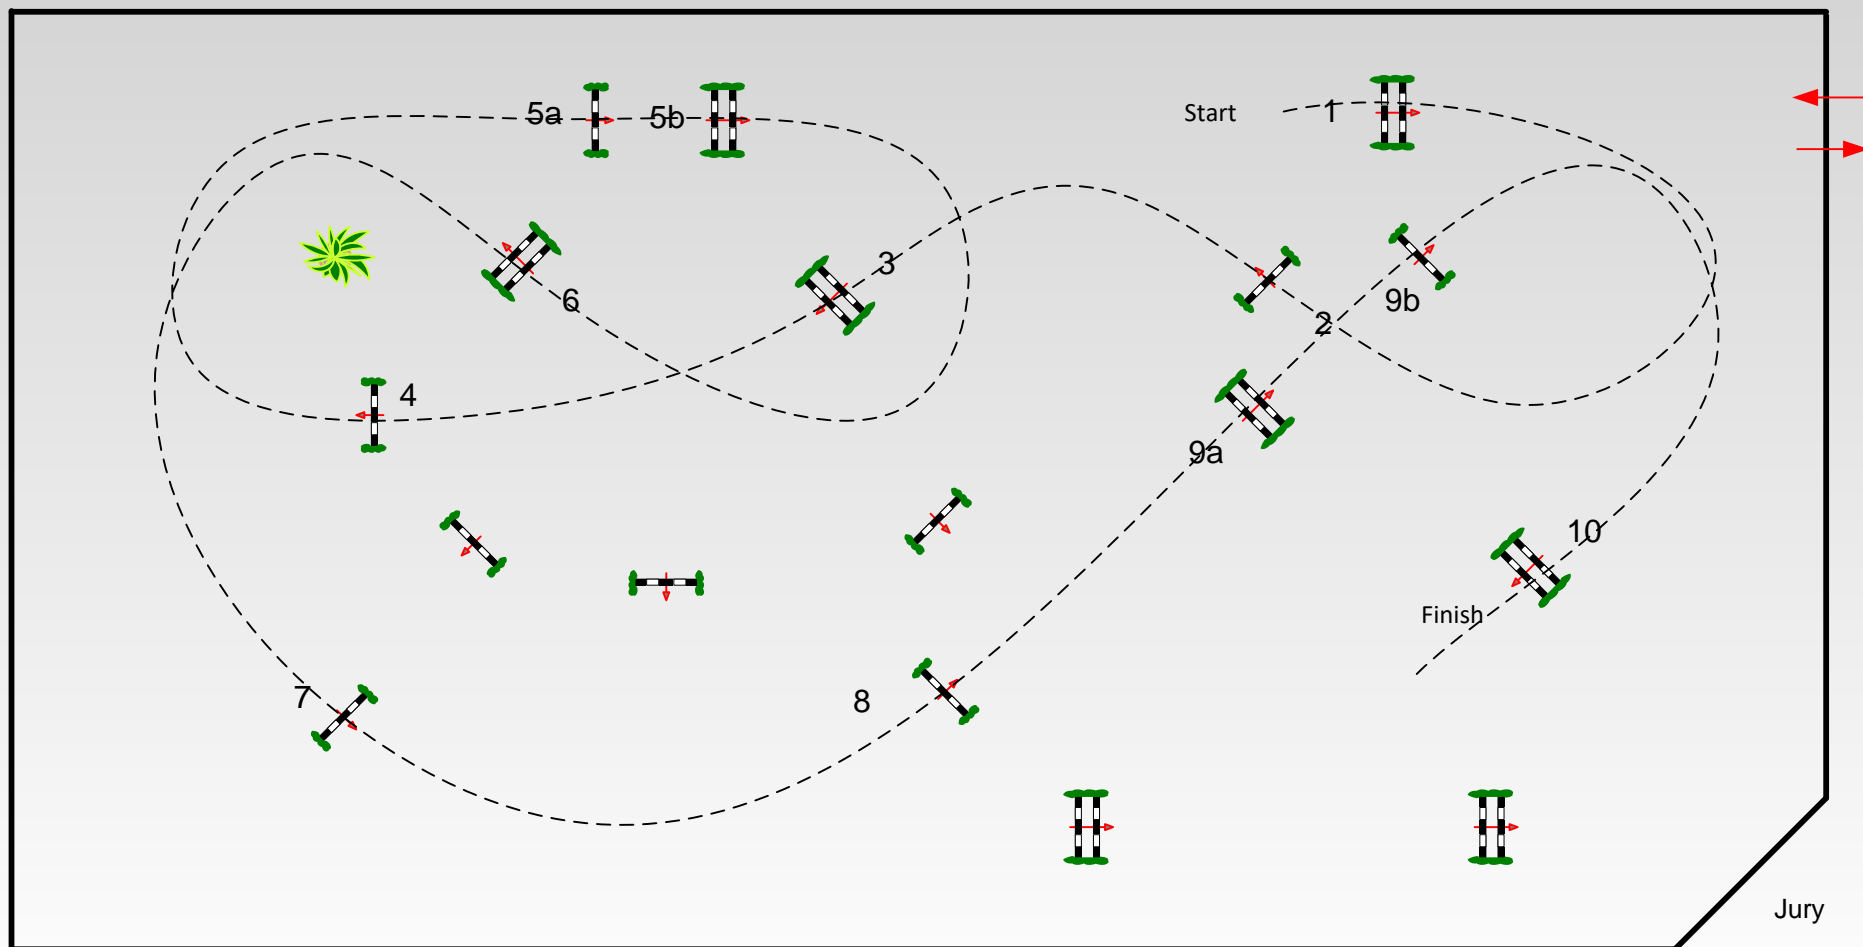

# CSI \*\*\* Mannheim 2018

Class No.: 12

Amateure International

Competition against the clock

Freitag, 4. Mai 2018

Start: 14:00

Table: A  
National RG:  
FEI RG / Art. 238.2.1  
Height: 1.25 m

Speed: 350 m/min  
Length: 430 m  
Time allowed: 74 sec  
Time limit: 148 sec

Obstacles: 10  
Efforts: 12  
Penalty sec:  
Closed combination:

1st Jump-off:  
Length: 0 m  
Time allowed: 0 sec  
Time limit: 0 sec

2nd Jump-off:  
Length: 0 m  
Time allowed: 0 sec  
Time limit: 0 sec