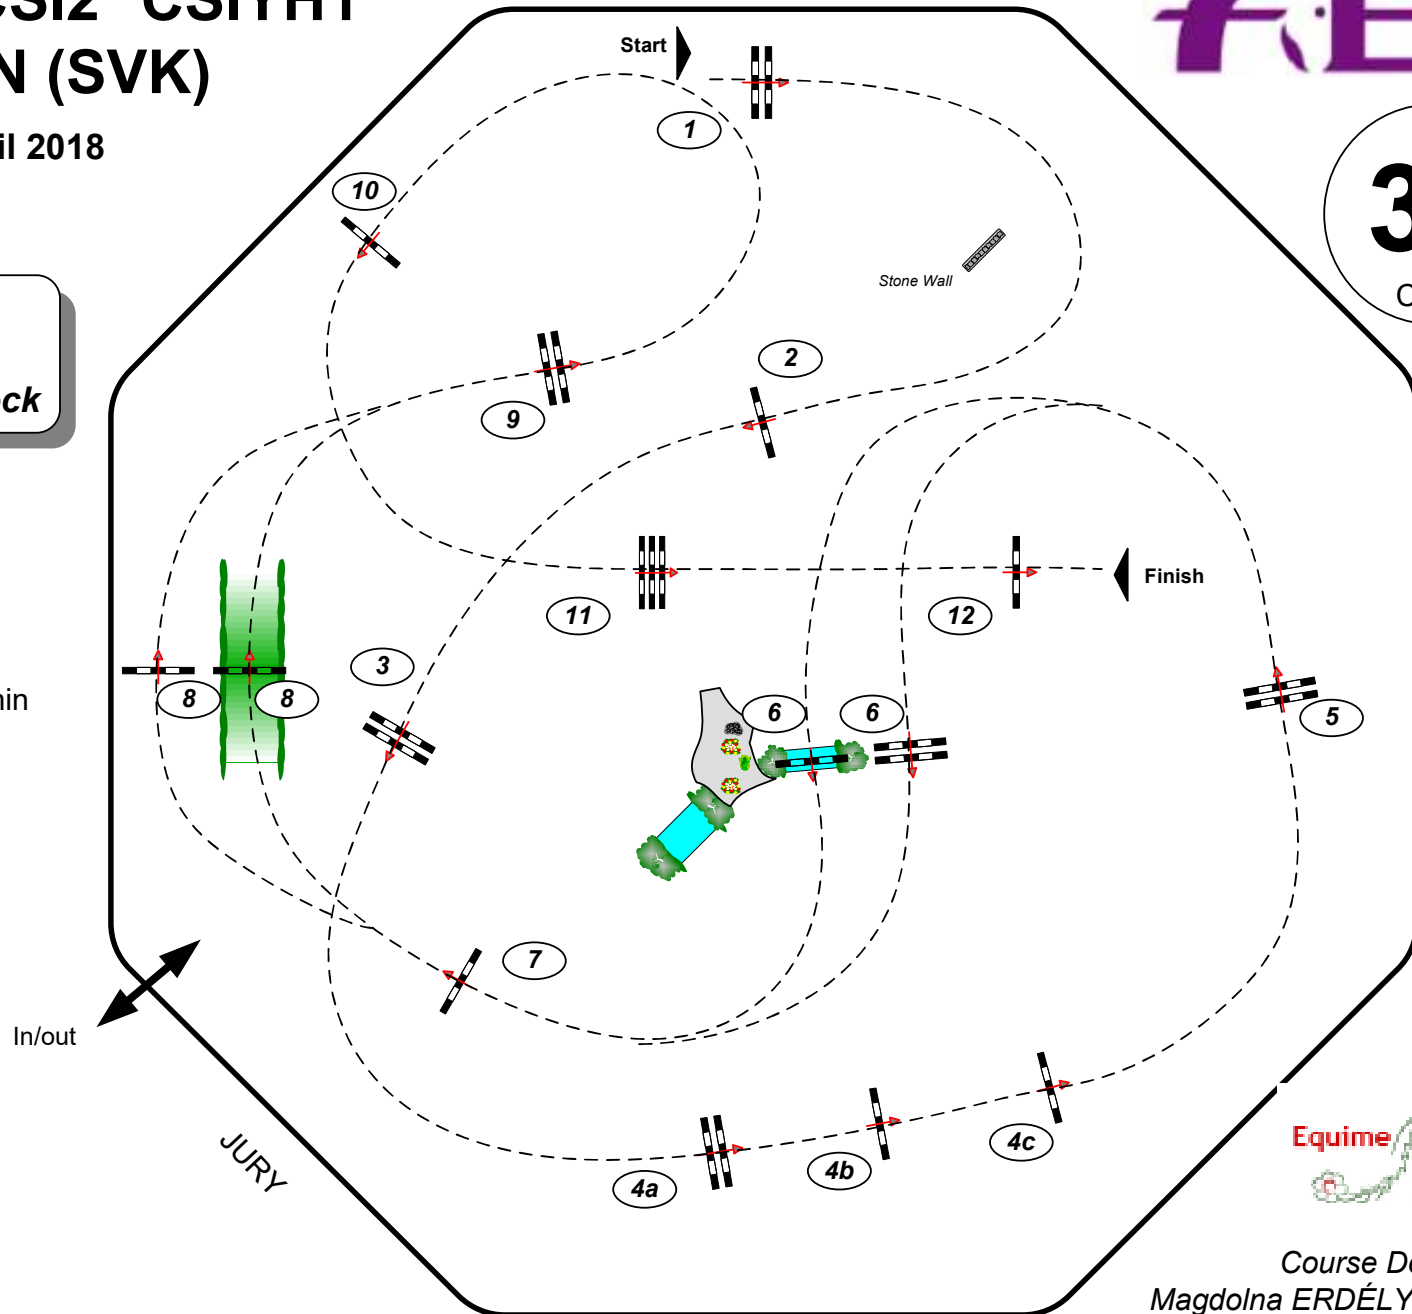

CSIO5* CSI2* CSIYH1* SAMORIN (SVK)

26th – 29th April 2018

OCTAGON STADIUM

33

Class

CSI2*

135/140 cm

Competition against the clock

Table: A
RG / Art. 238.2.1.
Height: 135/140 cm

Speed: 350 m/min

Obstacles: 12
Efforts: 14

Length: m
Time allowed: sec
Time limit: sec

Course Designer:
Magdolna ERDÉLYI (HUN)