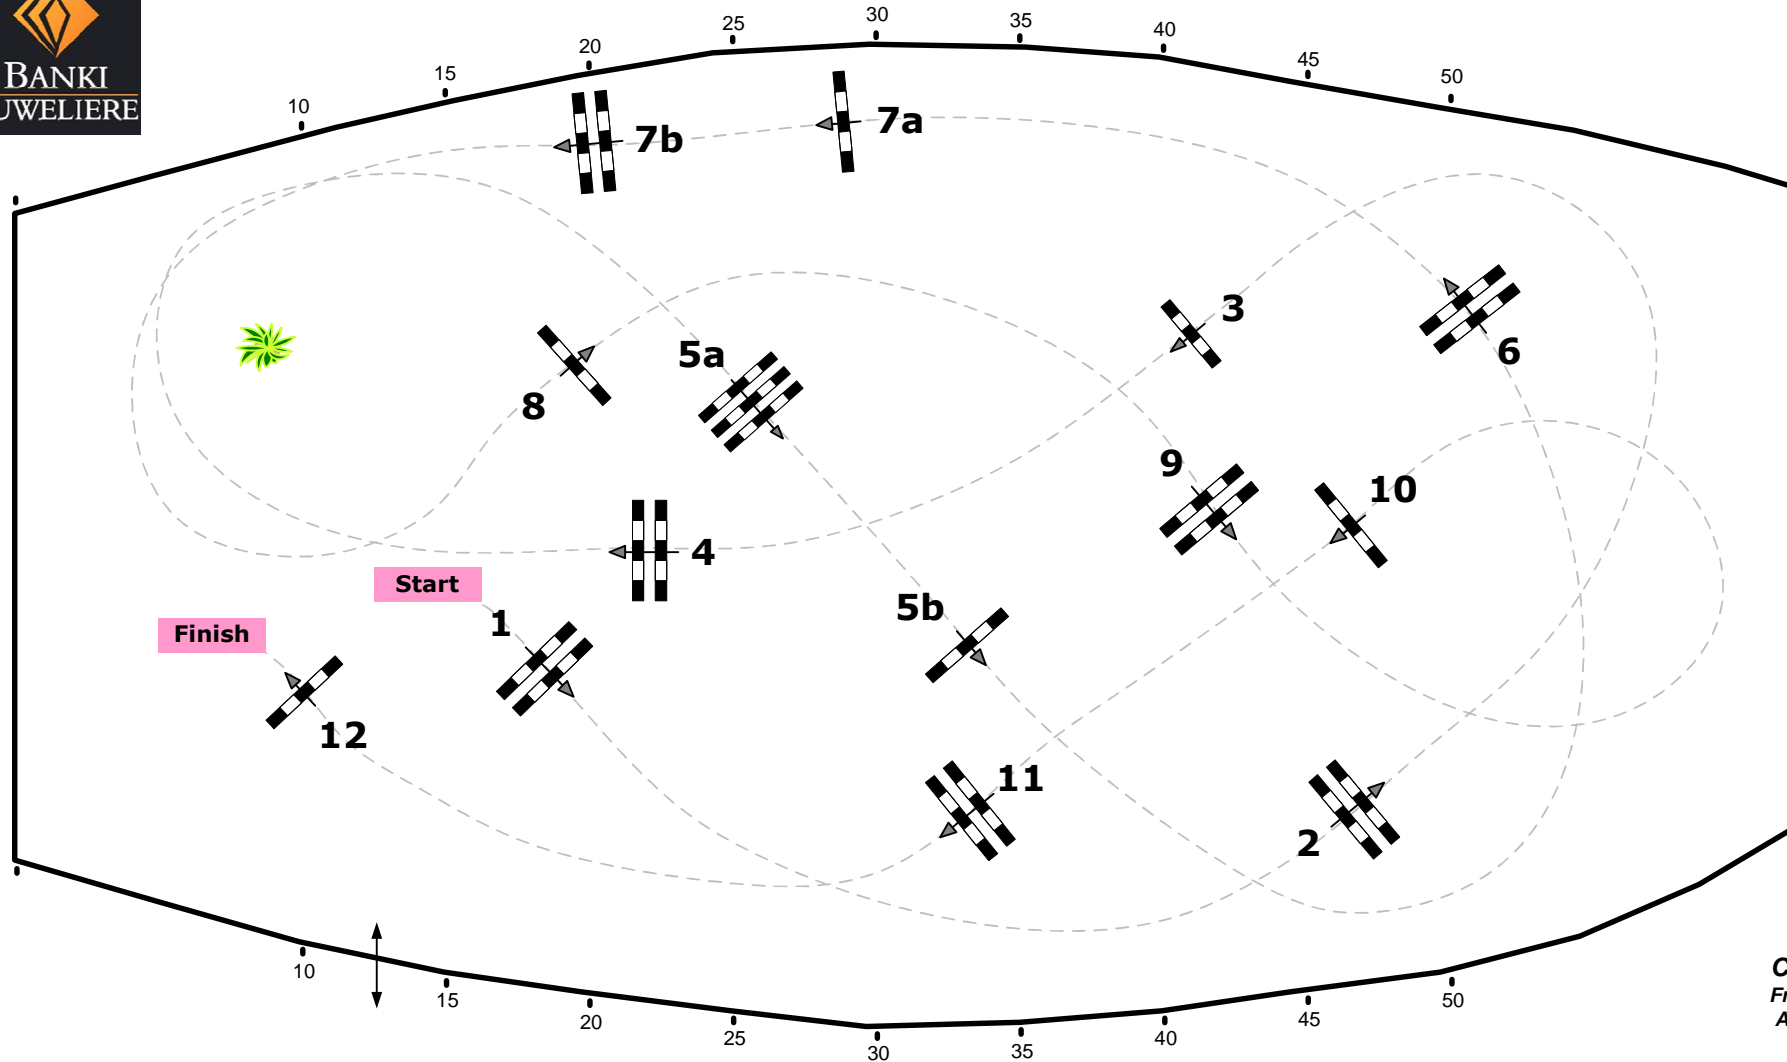

Madl

CSI***Salzburg Amadeus Horse Indoors

07-10.Dezember 2017

Class No.: 15

Banki & Sohn Trophy

Competition against the clock

Table: A
National RG:
FEI RG / Art. 28.2.1
Height: 1,50 m

Speed: 350 m/min
Length: 390 m
Time allowed: 67 sec
Time limit: 134 sec

Obstacles: 12
Efforts: 14

Course Designer
Franz Madl (AUT)
Adi Appe (AUT)
& Team