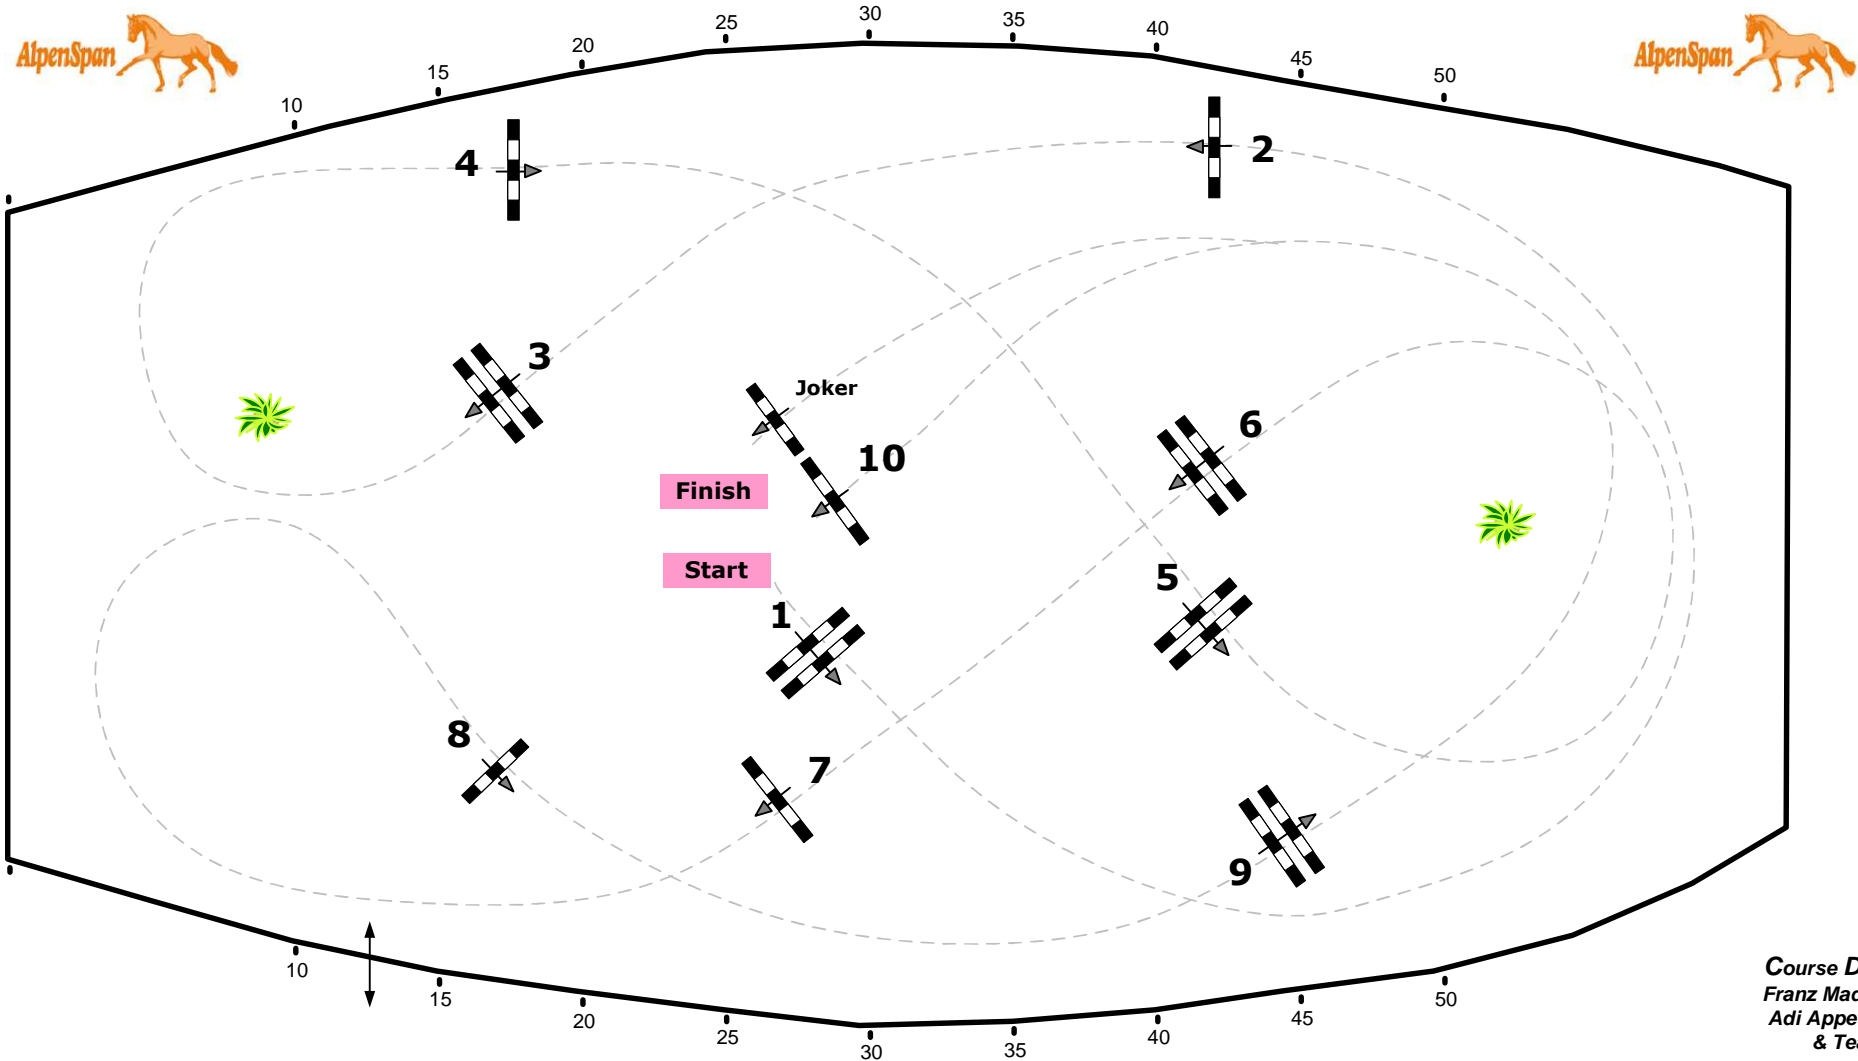

Madl

CSI****Salzburg Amadeus Horse Indoors

07-10.Dezember 2017

Class No.: 26

Big Amateur Tour

Accumulator Competition

Table: A
National RG:
FEI RG / Art. 269.5/269.1.2.3
Height: 1,40 m

Speed: 350 m/min
Length: 370 m
Time allowed: 64 sec
Time limit: 128 sec

Obstacles: 10
Efforts: 10

Course Designer
Franz Madl (AUT)
Adi Appe (AUT)
& Team