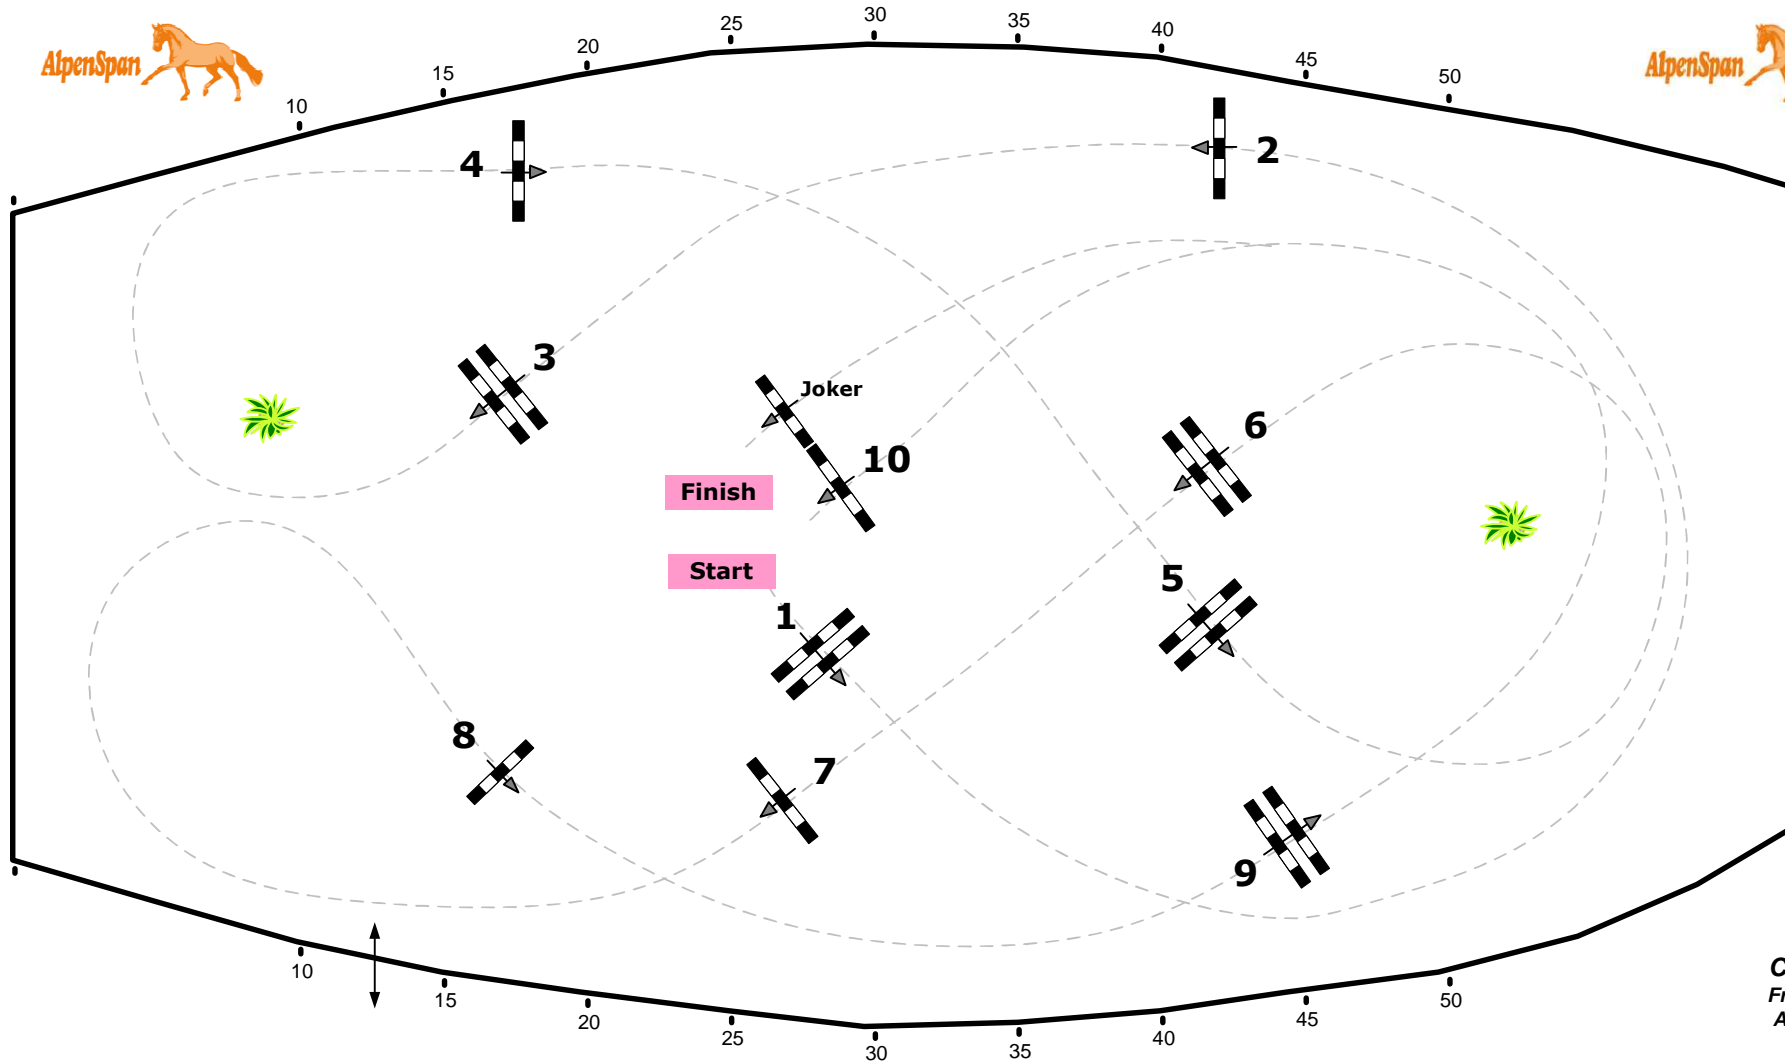

Madl

CSI****Salzburg Amadeus Horse Indoors

07-10.Dezember 2017

Class No.: 25

Medium Amateur Tour

Accumulator Competition

Table: A
National RG:
FEI RG / Art. 269.5/269.1.2.3
Height: 1,25 m

Speed: 350 m/min
Length: 370 m
Time allowed: 64 sec
Time limit: 128 sec

Obstacles: 10
Efforts: 10

Course Designer
Franz Madl (AUT)
Adi Appe (AUT)
& Team