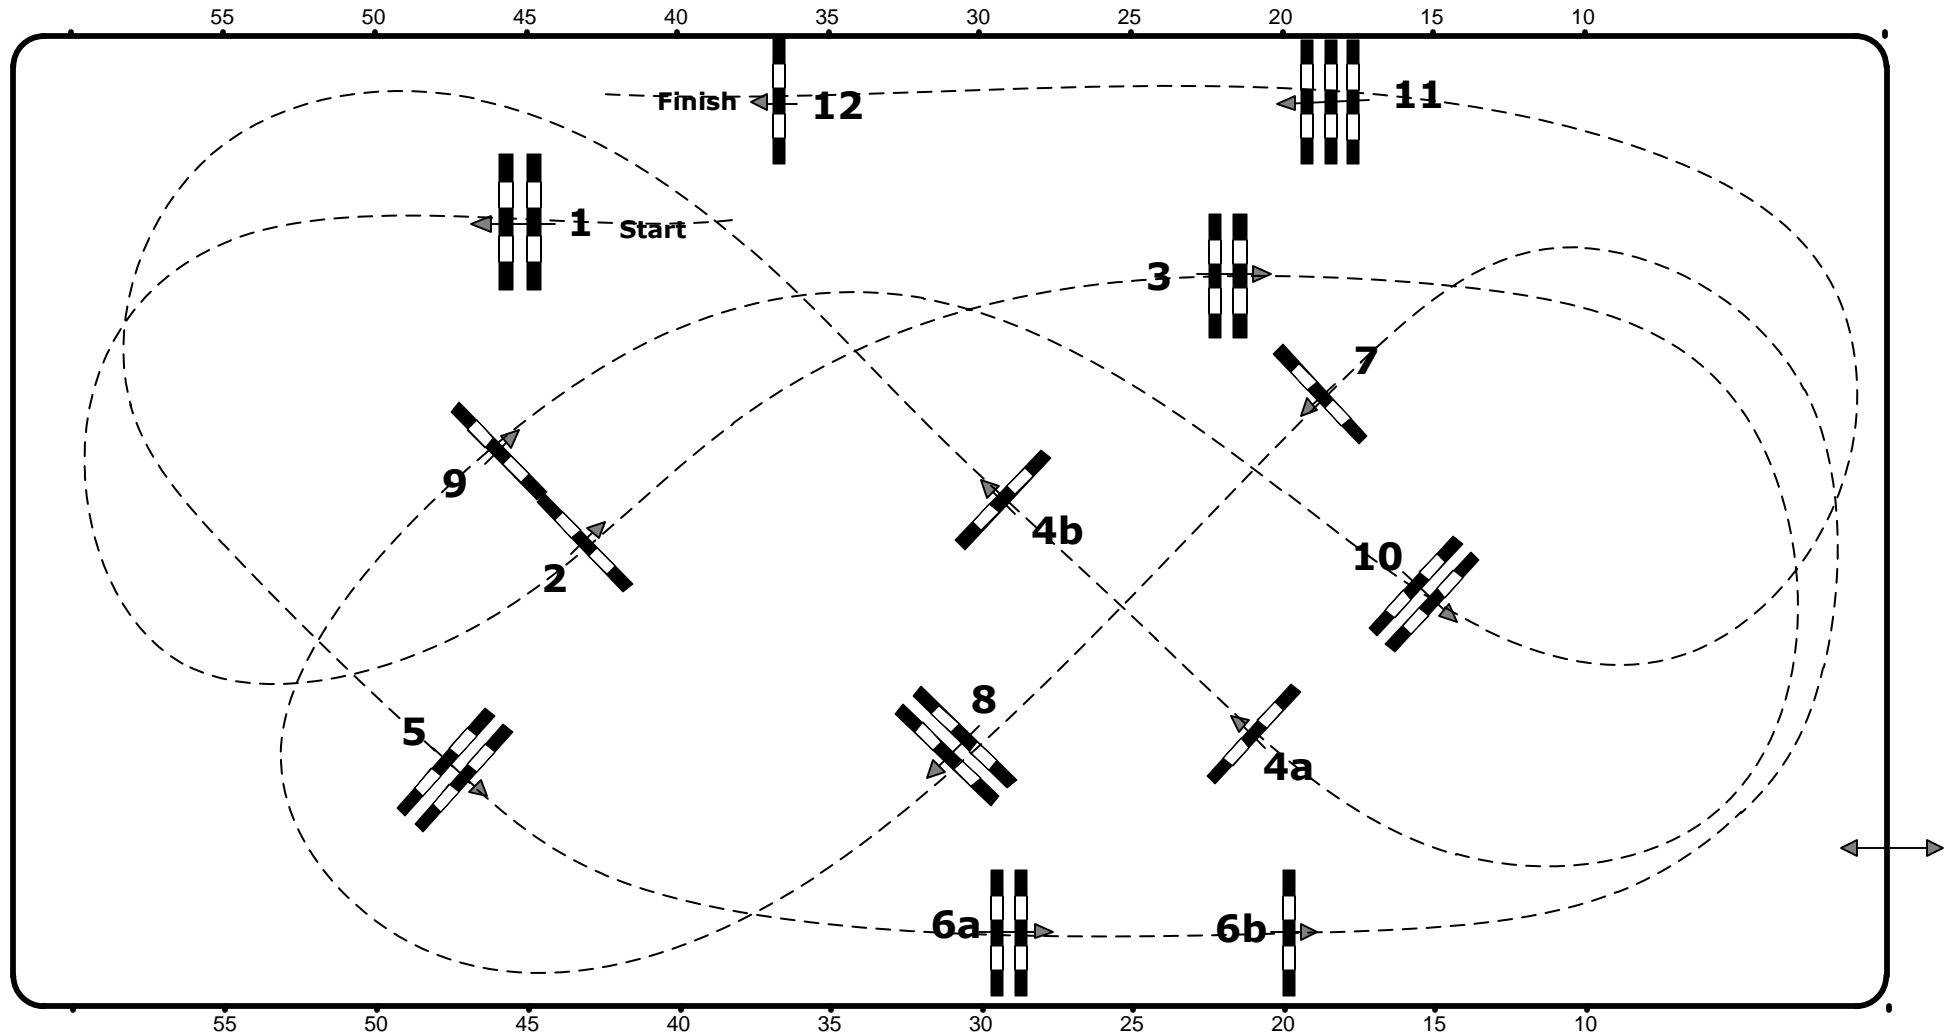

CSI2* / CSIJ / CSICH / CSN-A / CSNP-A / CSNCH-A, Salzburg (AUT)

6. – 10. Dezember 2017

31

Class No.: 31

Big Tour opening

Competition against the clock

Table: A
National RG:
FEI RG / Art. 238.2.1
Height: 1,35 m

Speed: 350 m/min
Length: 410 m
Time allowed: 71 sec
Time limit: 142 sec

Obstacles: 12
Efforts: 14
Penalty sec:
Closed combination:

1st Jump-off:
Length: 0 m
Time allowed: 0 sec
Time limit: 0 sec

Messearena

Jury

Franz Schiermayr (AUT)

Kurt Reitetschläger (AUT)
David Hübler (AUT)
Andreas Riedl (AUT)