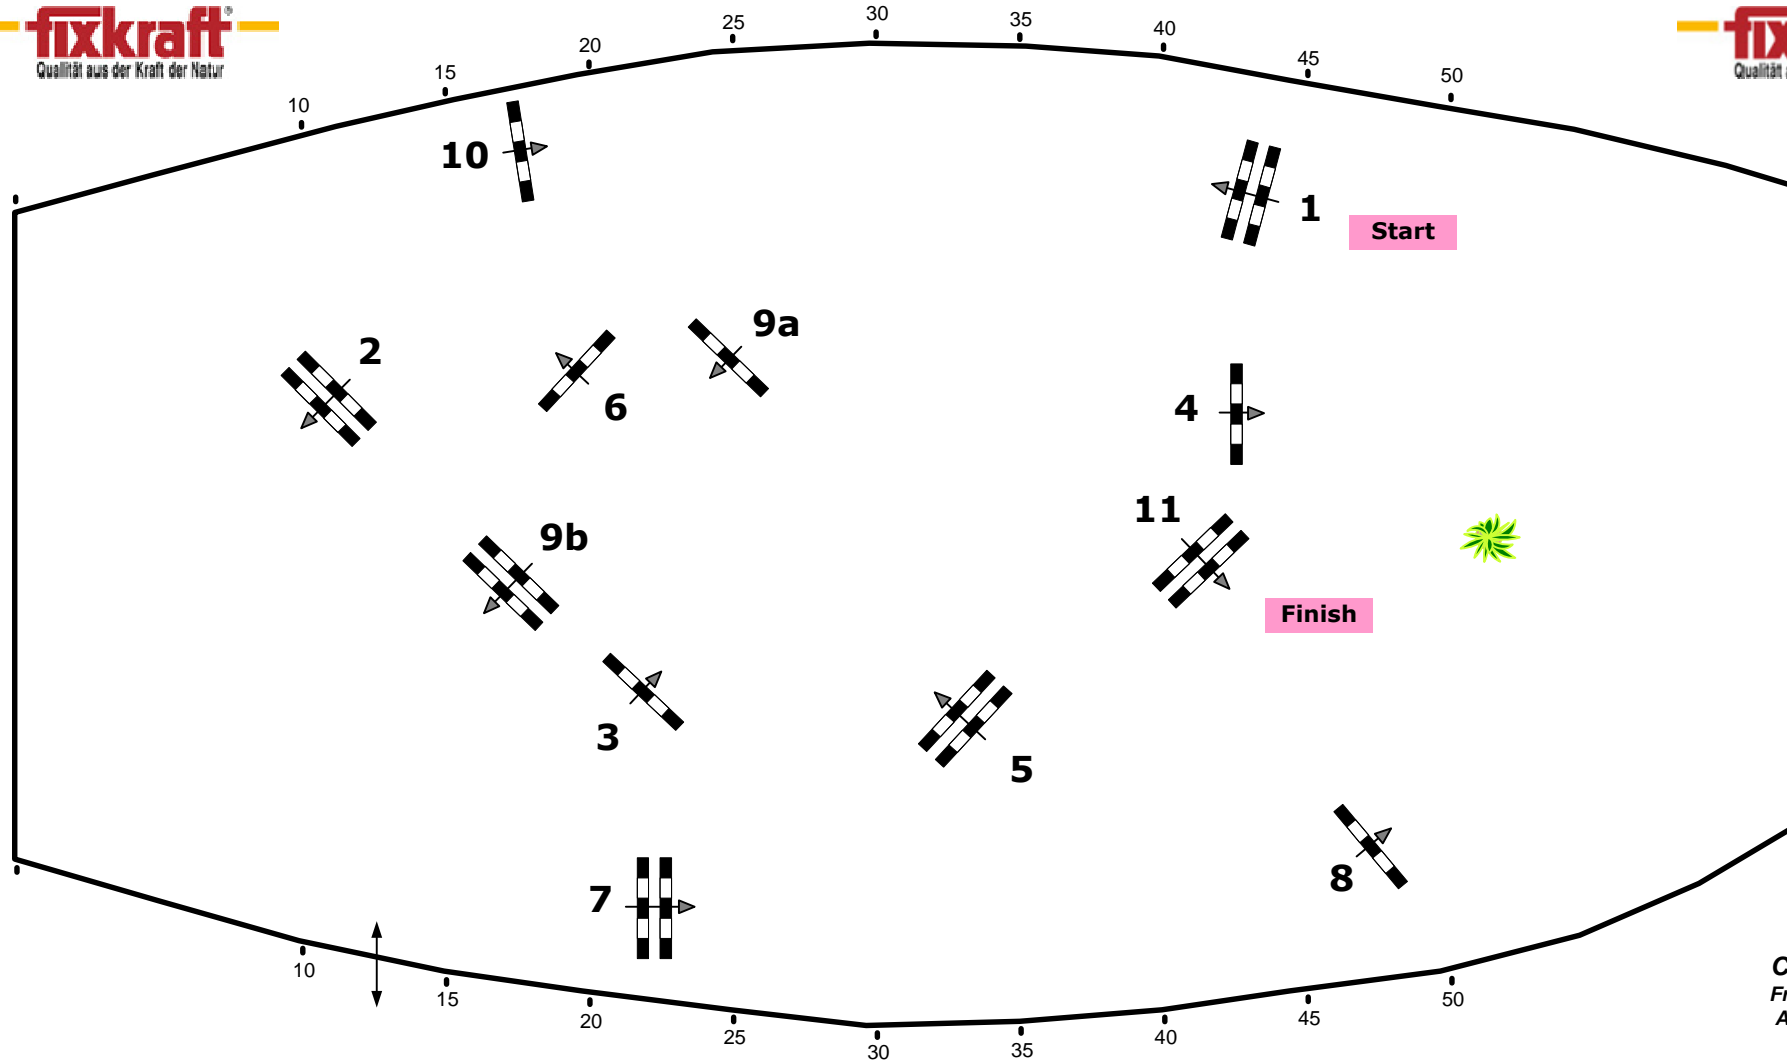

Class No.: 21

Small Amateur Tour

Competition against the clock

Table: A
National RG:
FEI RG / Art. 238.2.1
Height: 1,15 m

Speed: 350 m/min
Length: 410 m
Time allowed: 71 sec
Time limit: 142 sec

Obstacles: 11
Efforts: 12