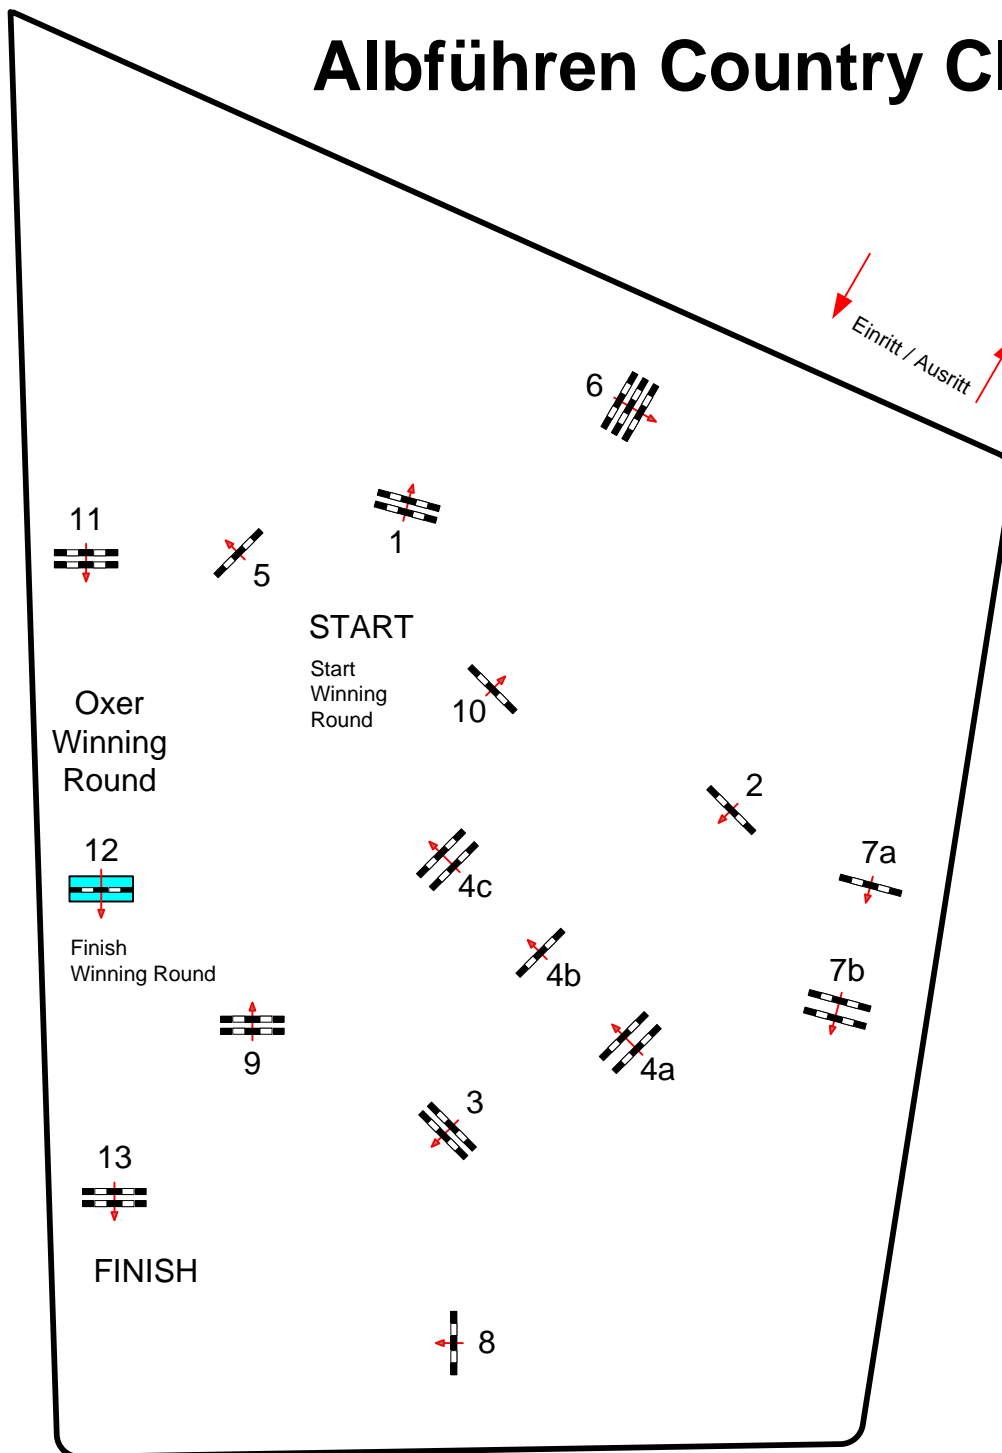

Albführen Country Classics 2015

Class No.: 09

Big Tour

Winning Round

Date of show: 12.07.2015

Start: 15:00

Table: A

FEI RG / Art. 273.3.3.1

Approx Height: 1,50 m

Speed: 350 m/min

Length: 450 m

Time Allowed: 78 sec

Time Limit: 156 sec

Obstacles: 13

Efforts: 16

Penalty Seconds:

Winning Round

1,2,3,4a,4b,7b,9,10,12

Length: 340 m

Time Allowed: 59 sec

Time Limit: 118 sec

Course Designer
Hans Dussler
(GER)