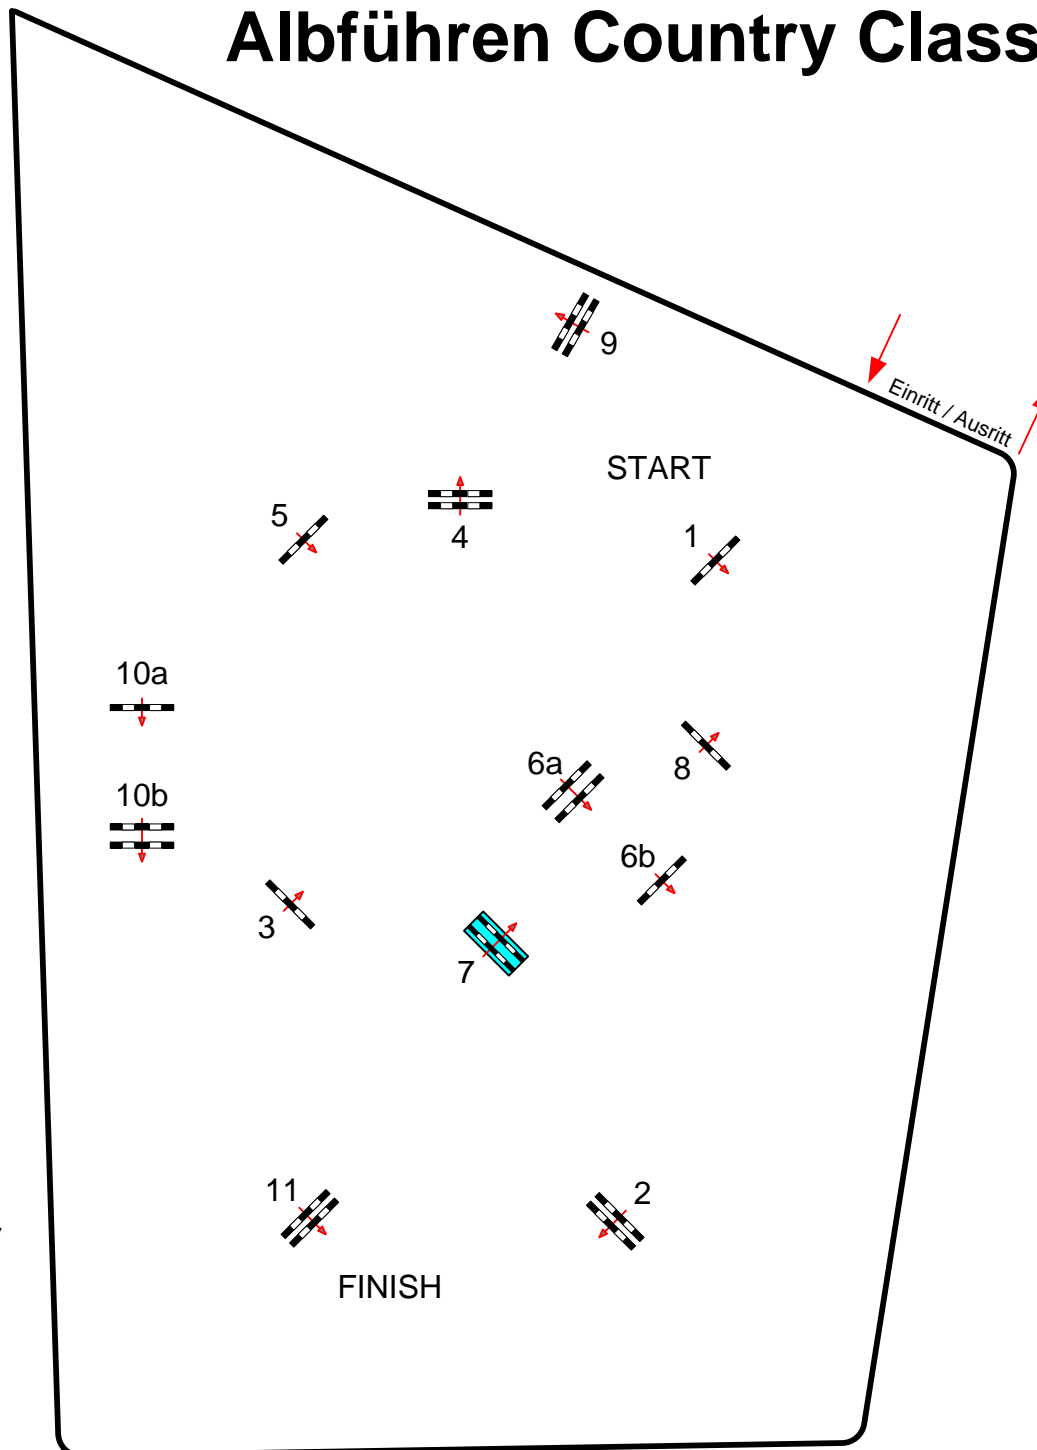

Albführen Country Classics 2015

Class No.: 02

2nd Qualification Young Horses

Competition against the clock

Date of show: 11.07.2015

Start: 9:00

Table: A

FEI RG / Art. 238.2.1

Approx Height: 1,40 - 1,45 m

Speed: 350 m/min

Length: 450 m

Time Allowed: 78 sec

Time Limit: 156 sec

Obstacles: 11

Efforts: 13

Penalty Seconds:

Jump-Off:

Length: 0 m

Time Allowed: 0 sec

Time Limit: 0 sec

Course Designer
Hans Dussler
(GER)