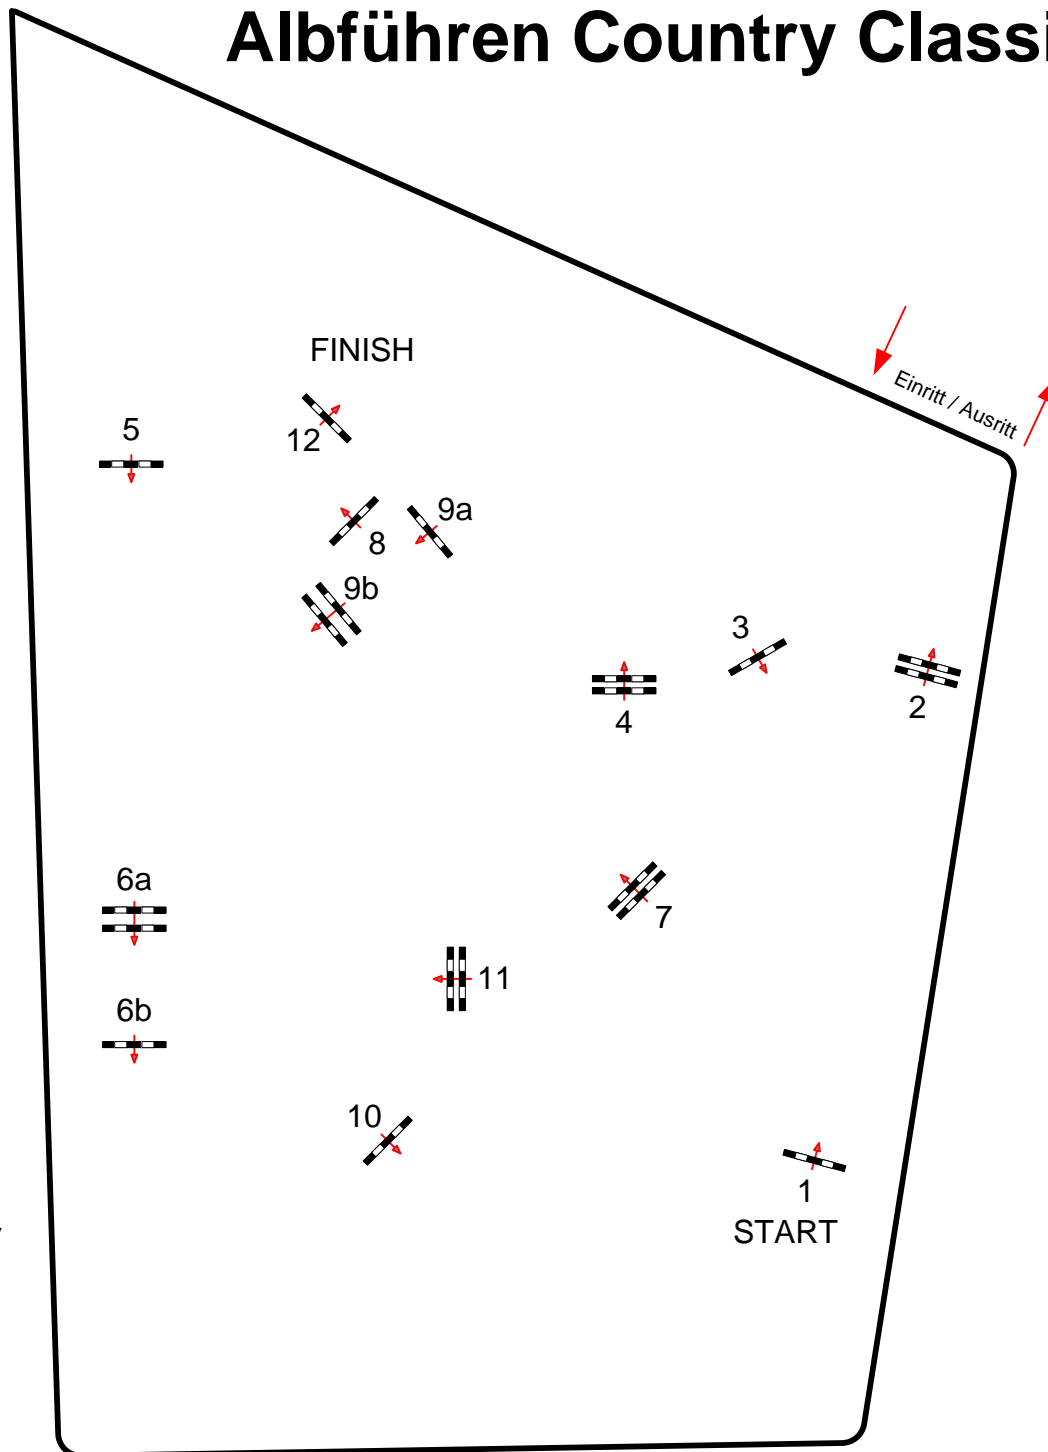

# Albführen Country Classics 2015

Class No.: 4

1st Qualification

Competition against the clock

Date of show: 10.07.2015

Start: 14:15

Table: A

FEI RG / Art. 238.2.1

Approx Height: 1,40 m

Speed: 350 m/min

Length: 440 m

Time Allowed: 76 sec

Time Limit: 152 sec

Obstacles: 12

Efforts: 14

Penalty Seconds:

Jump-Off:

Length: 0 m

Time Allowed: 0 sec

Time Limit: 0 sec

**Course Designer**  
**Hans Dussler**  
**(GER)**