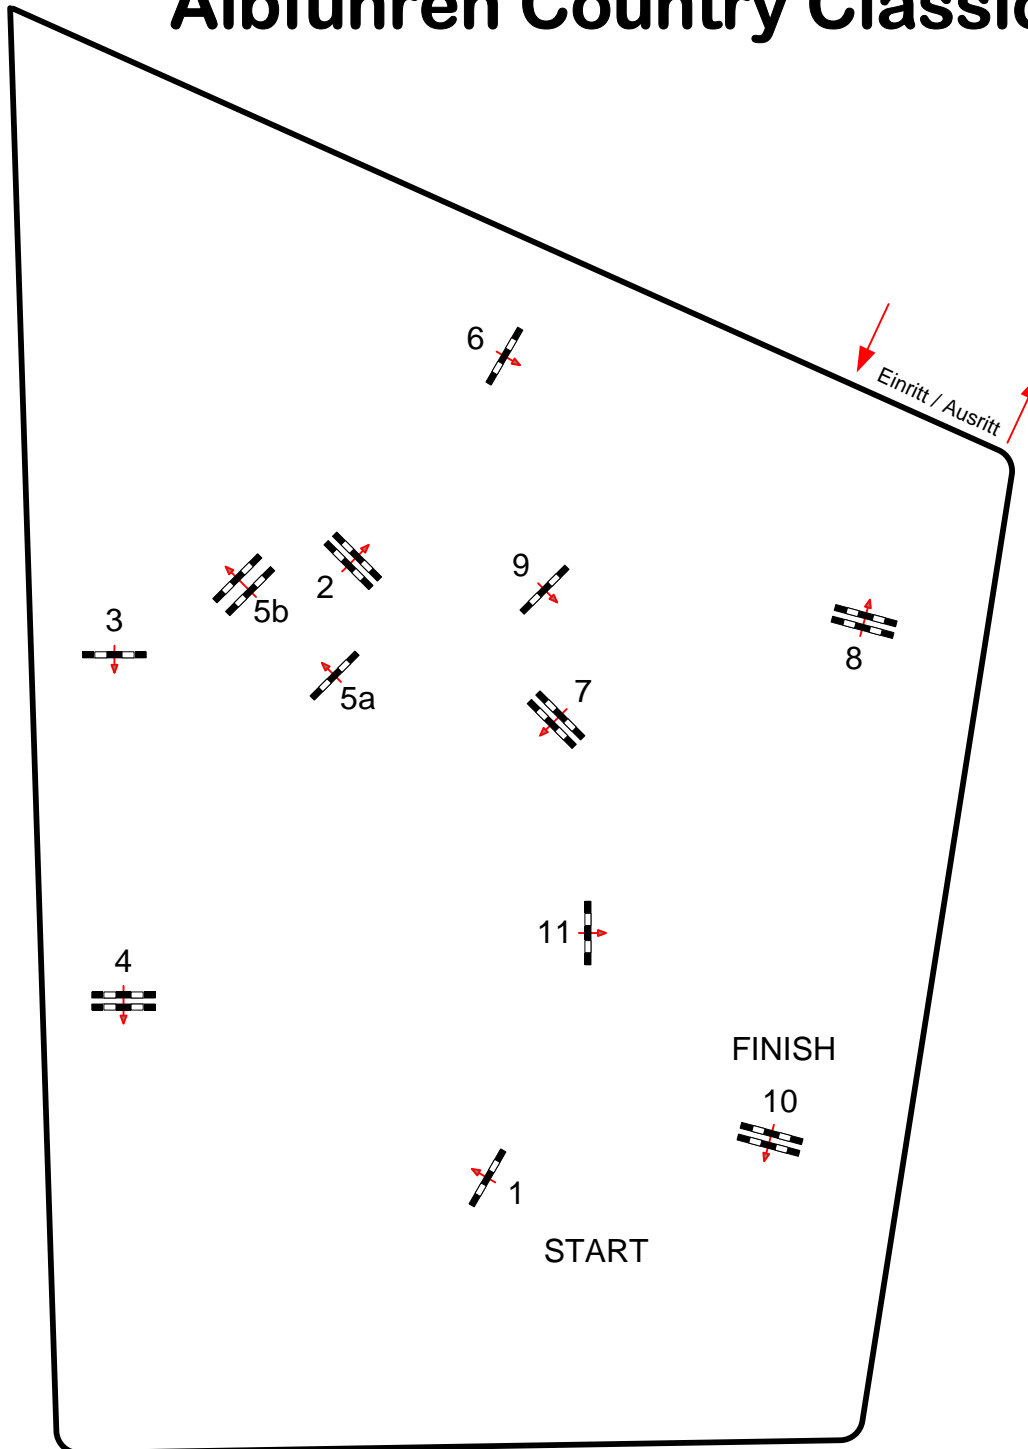

Albführen Country Classics 2015

Class No.: 1

Young Horses

Competition against the clock

Date of show: 10.07.2015

Start: 12:30

Table: A

FEI RG / Art. 238.2.1

Approx Height: 1,35 m

Speed: 350 m/min

Length: 460 m

Time Allowed: 79 sec

Time Limit: 158 sec

Obstacles: 11

Efforts: 12

Penalty Seconds:

Jump-Off:

Length: 0 m

Time Allowed: 0 sec

Time Limit: 0 sec

Course Designer
Hans Dussler
(GER)